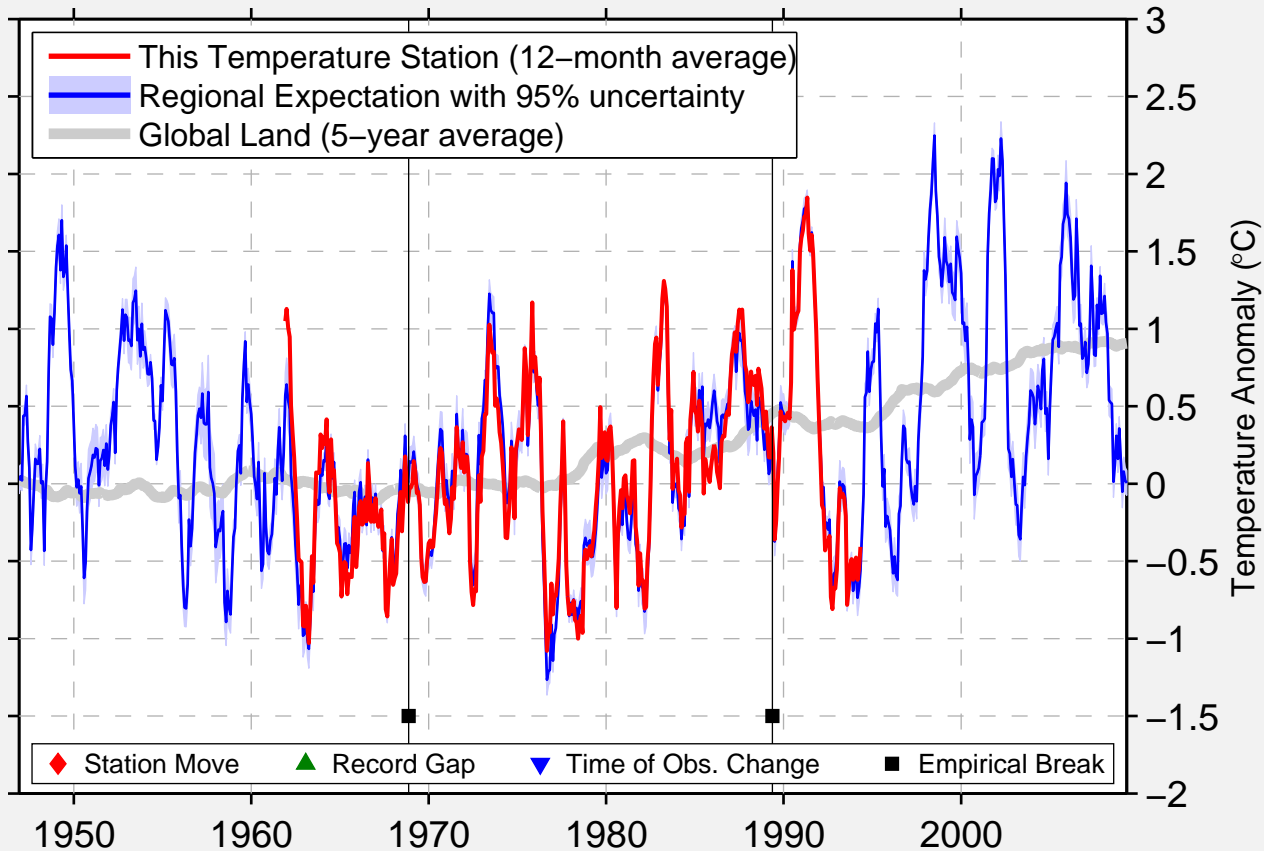

# LOCKPORT 4 NE

43.200 N, 78.633 W (United States)

Data Quality Controlled and Aligned at Breakpoints

Berkeley Earth