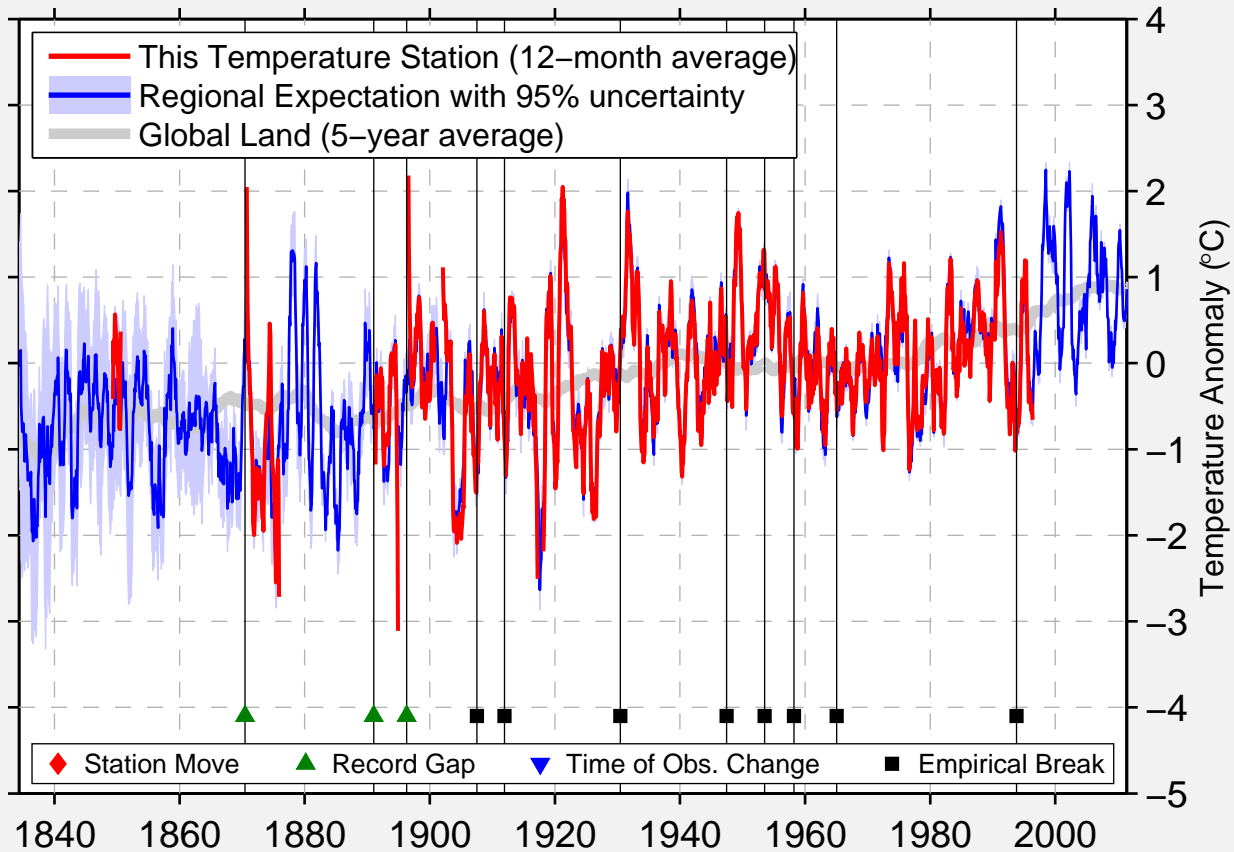

# LOCKPORT-2NE

43.200 N, 78.700 W (United States)

Data Quality Controlled and Aligned at Breakpoints

Berkeley Earth