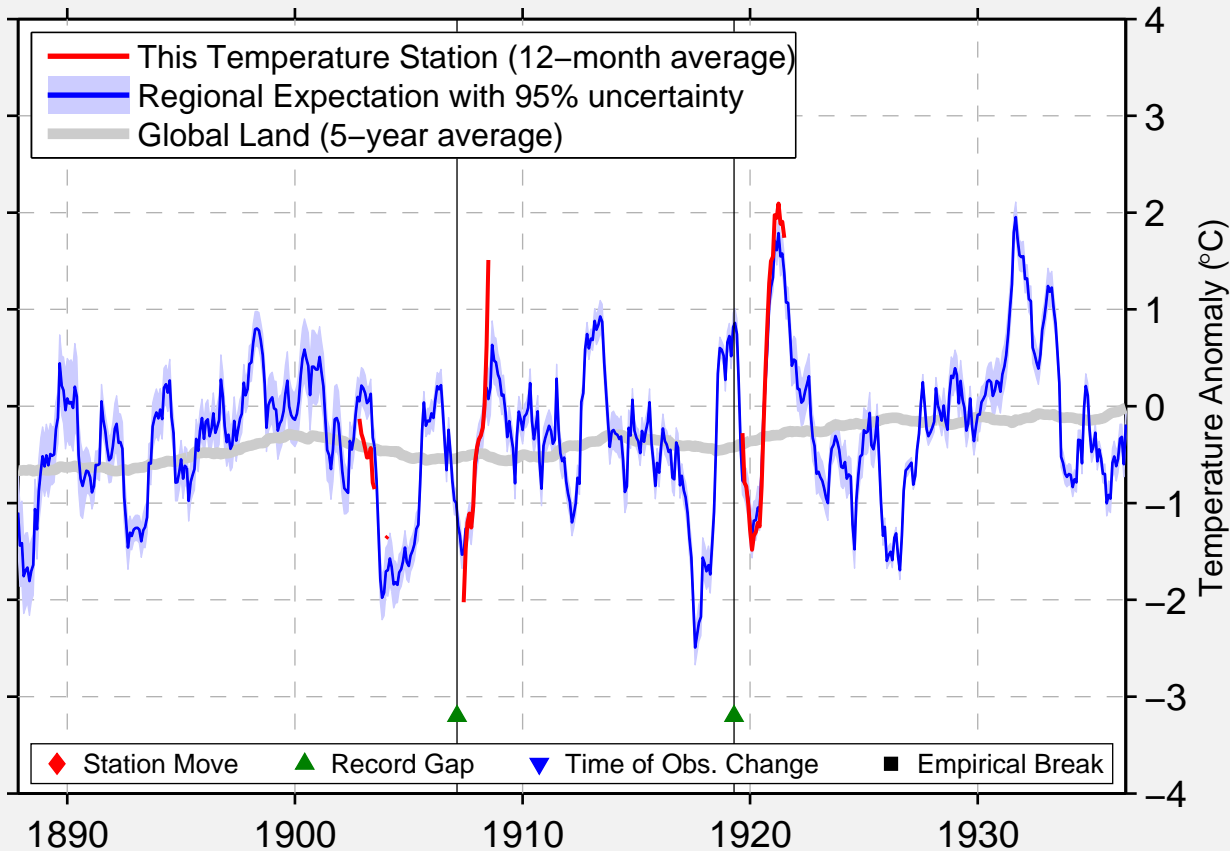

NORTH ROSE

43.183 N, 76.883 W (United States)

Data Quality Controlled and Aligned at Breakpoints

Berkeley Earth