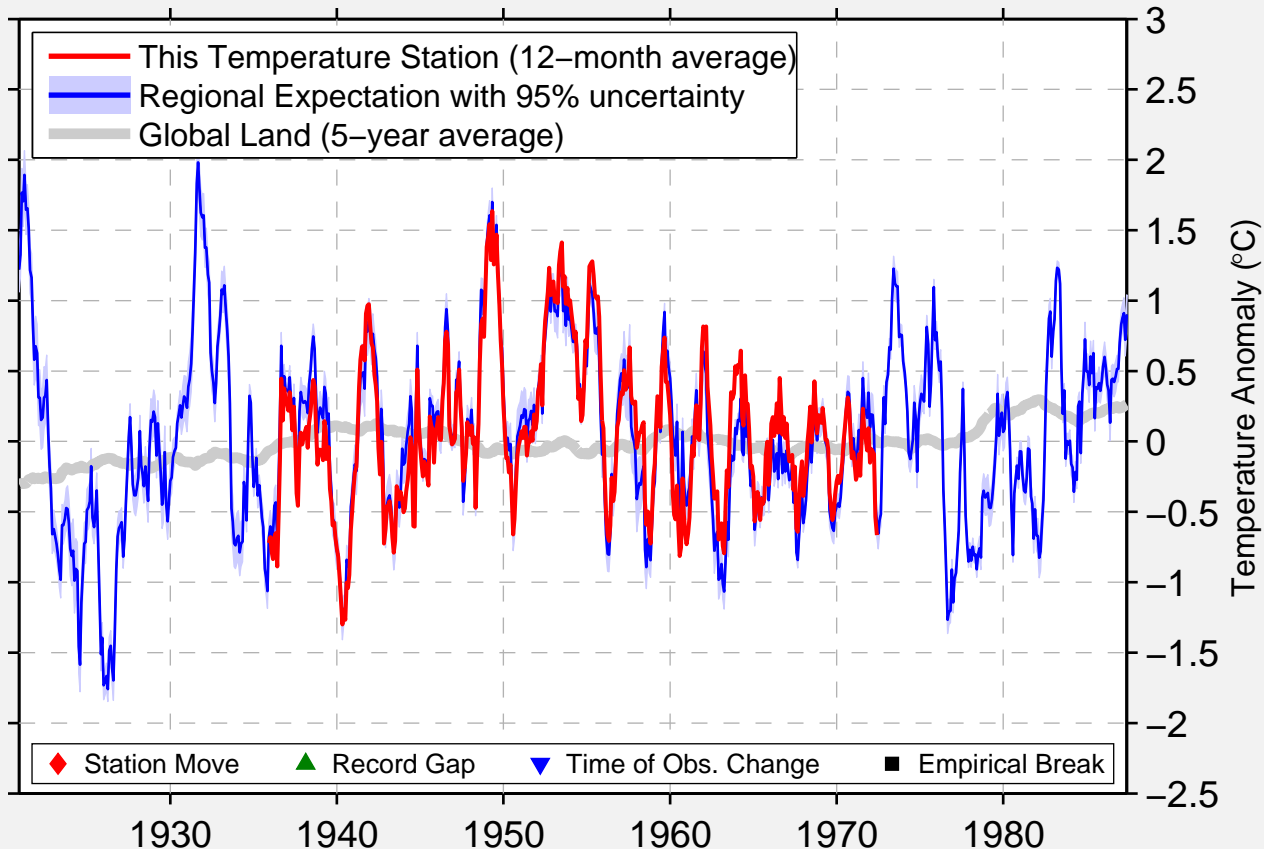

LEWISTON 1 N

43.183 N, 79.050 W (United States)

Data Quality Controlled and Aligned at Breakpoints

Berkeley Earth