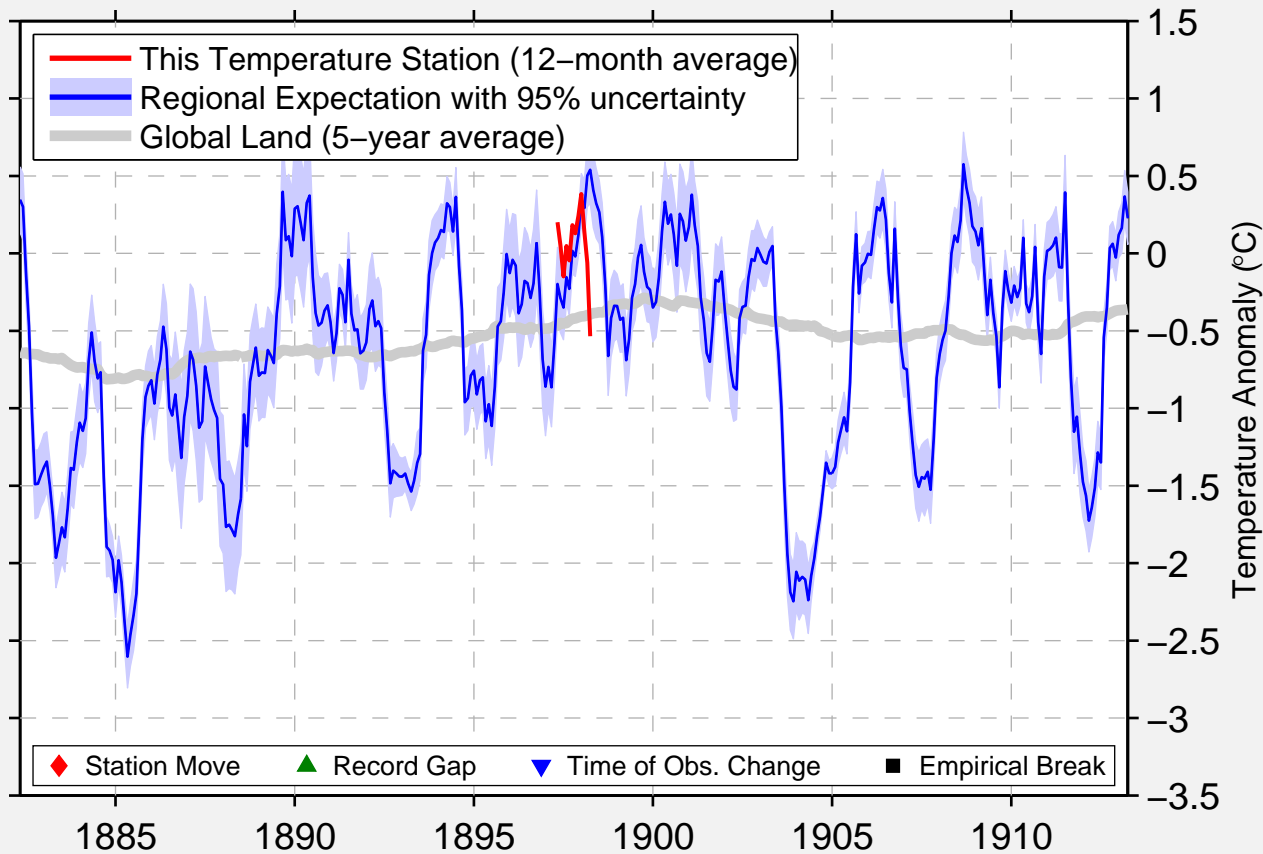

# VALLEY CENTER

43.183 N, 82.933 W (United States)

Data Quality Controlled and Aligned at Breakpoints

Berkeley Earth