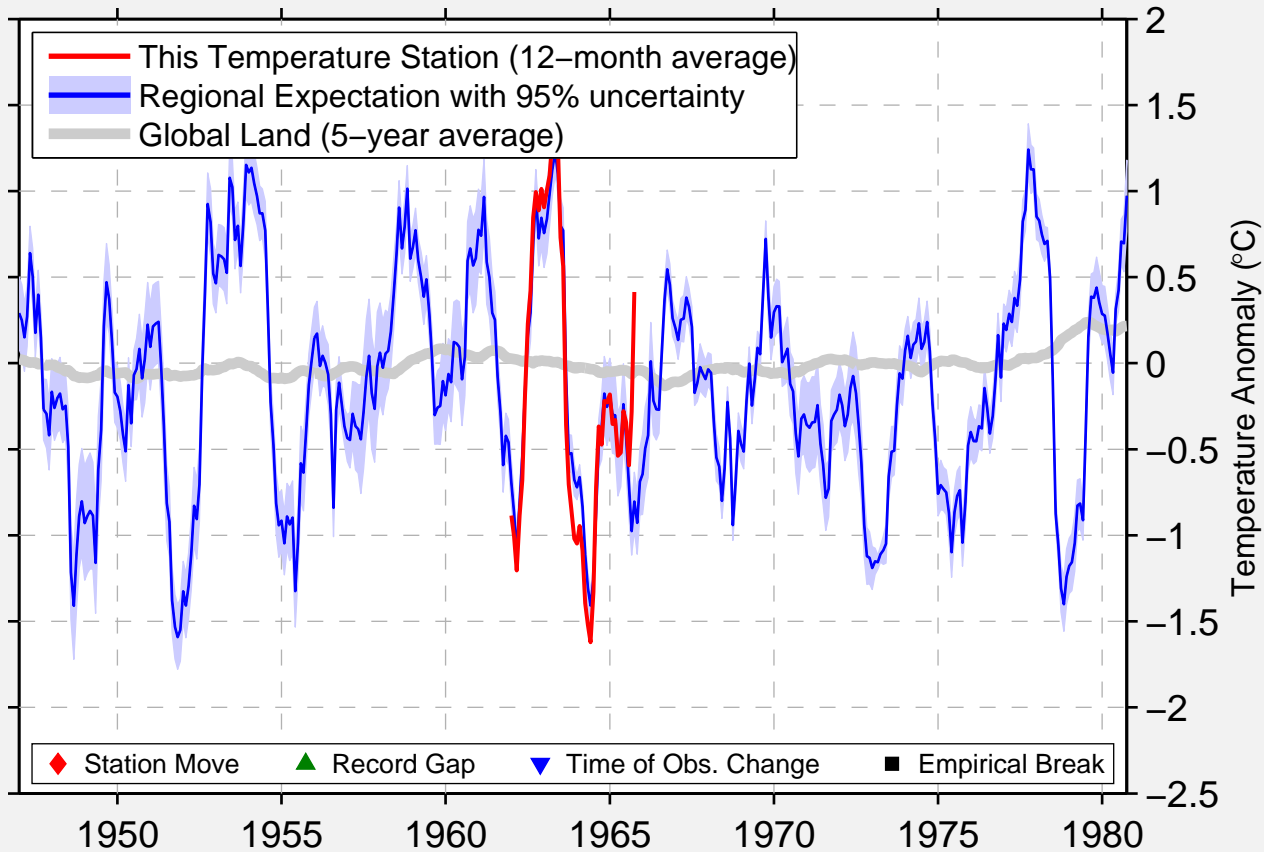

ALPINE 1 SE

43.183 N, 111.050 W (United States)

Data Quality Controlled and Aligned at Breakpoints

Berkeley Earth