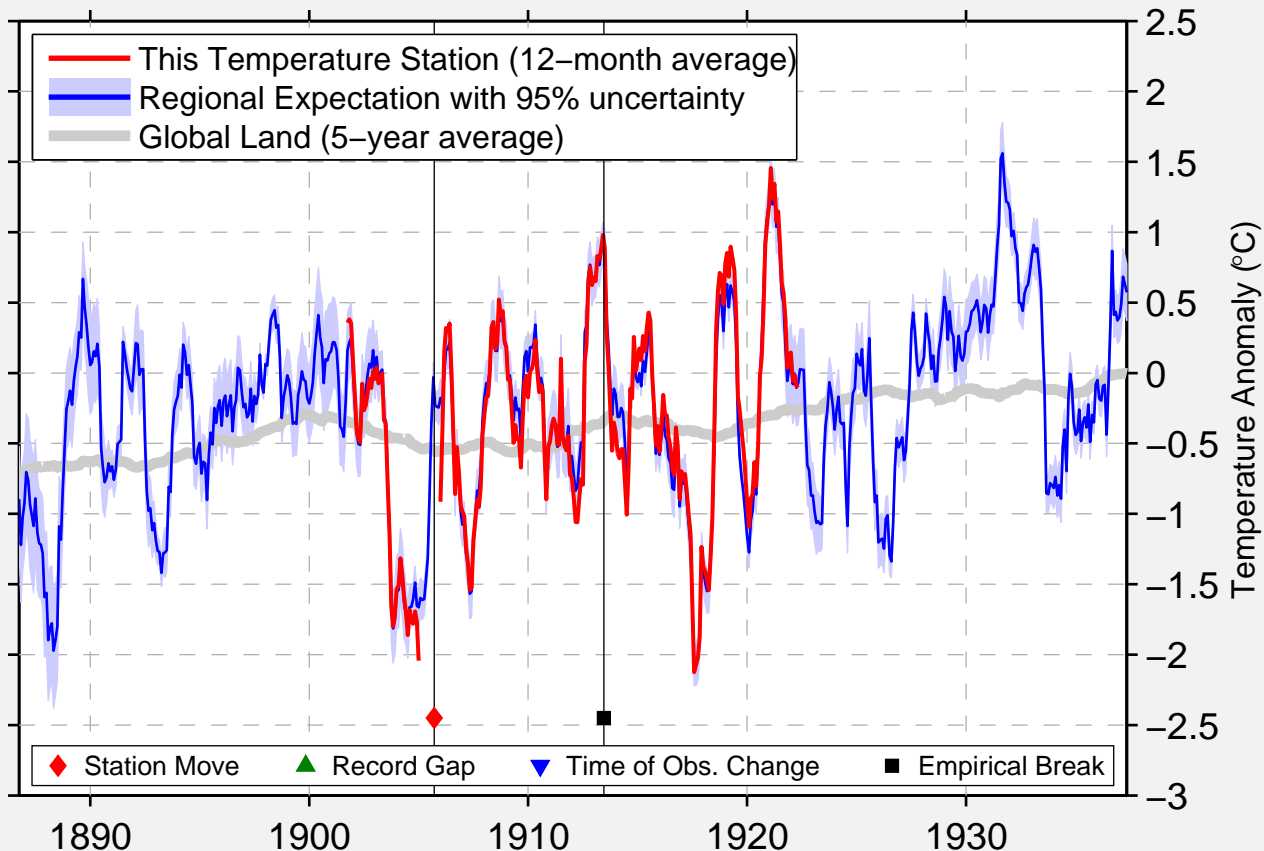

ALSTEAD CENTER

43.167 N, 72.417 W (United States)

Data Quality Controlled and Aligned at Breakpoints

Berkeley Earth