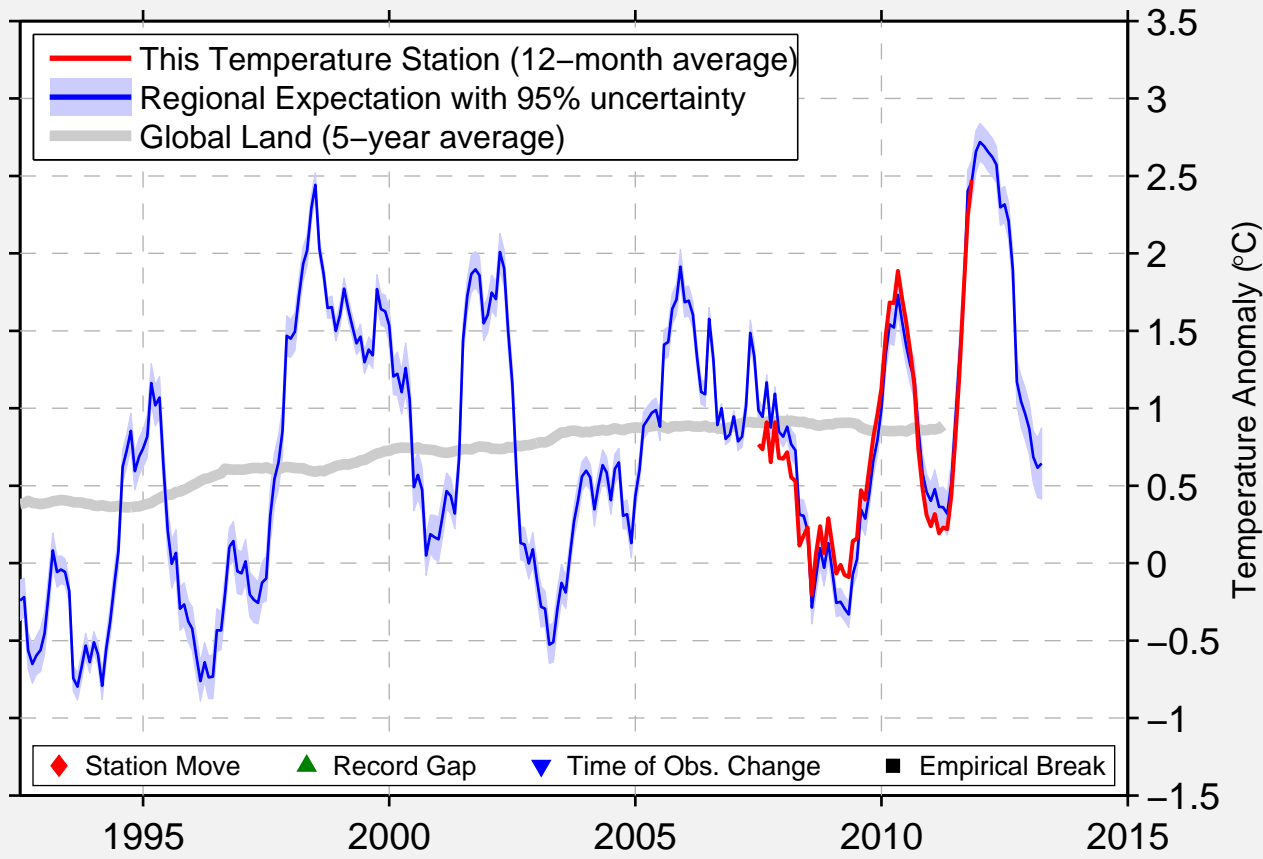

# YALE 1 NNW

43.145 N, 82.801 W (United States)

Data Quality Controlled and Aligned at Breakpoints

Berkeley Earth