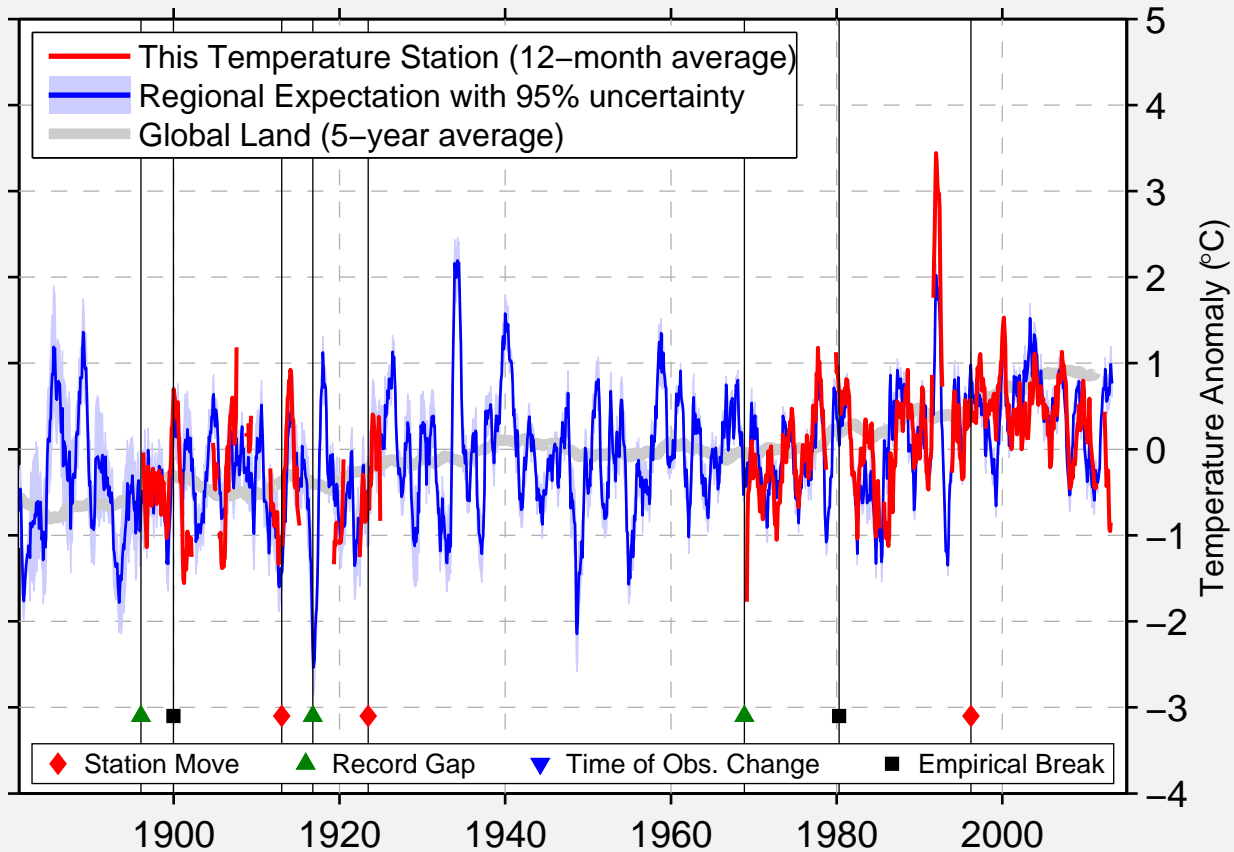

SILVER LAKE RANGER STN

43.137 N, 121.073 W (United States)

Data Quality Controlled and Aligned at Breakpoints

Berkeley Earth