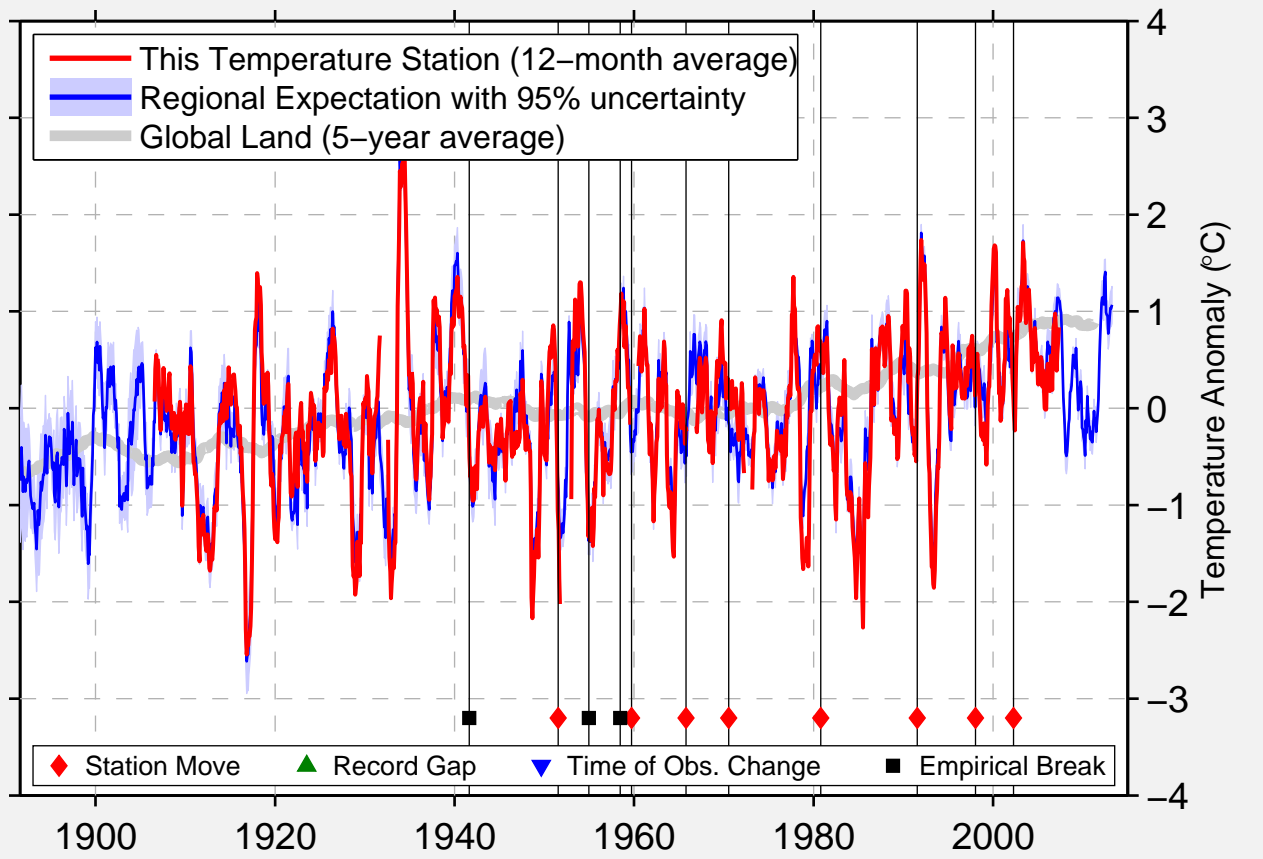

# MOUNTAIN HOME

43.126 N, 115.712 W (United States)

Data Quality Controlled and Aligned at Breakpoints

Berkeley Earth