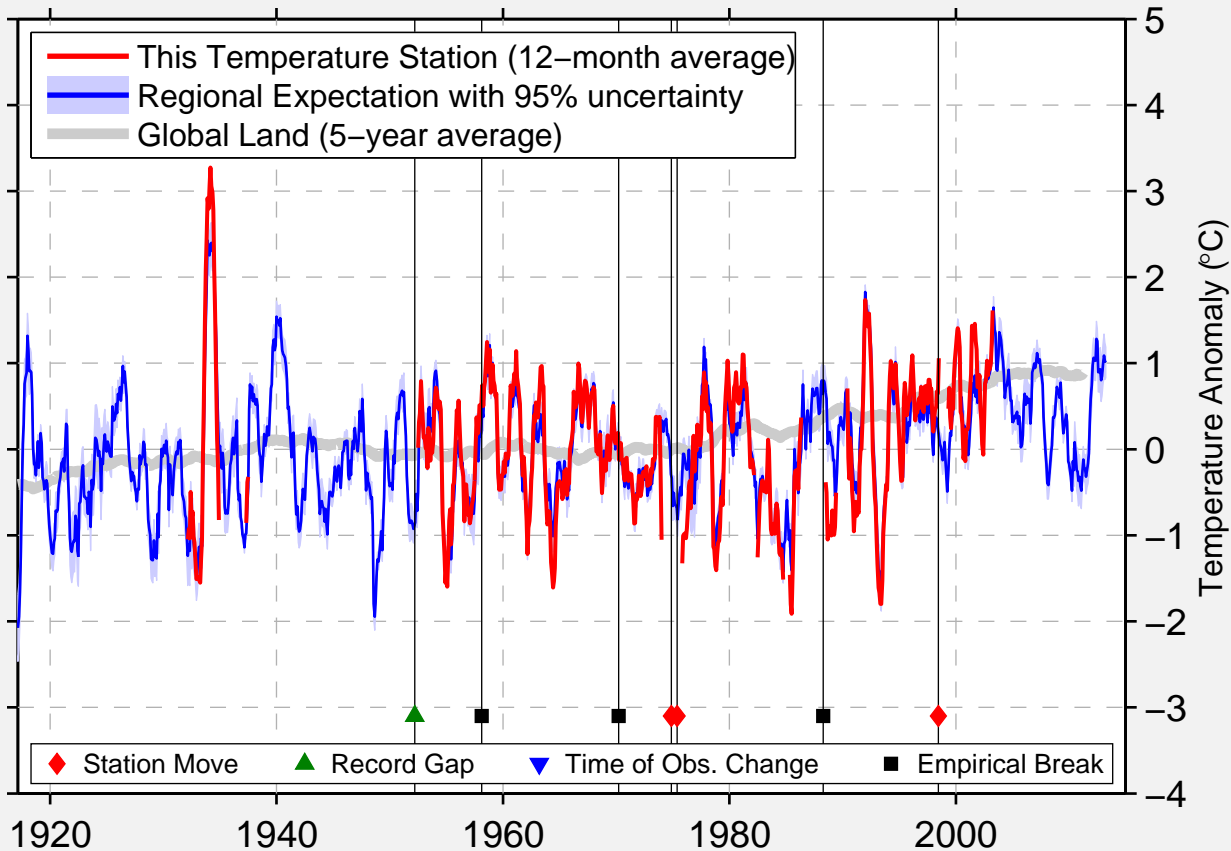

SHEAVILLE 1 SE

43.121 N, 117.039 W (United States)

Data Quality Controlled and Aligned at Breakpoints

Berkeley Earth