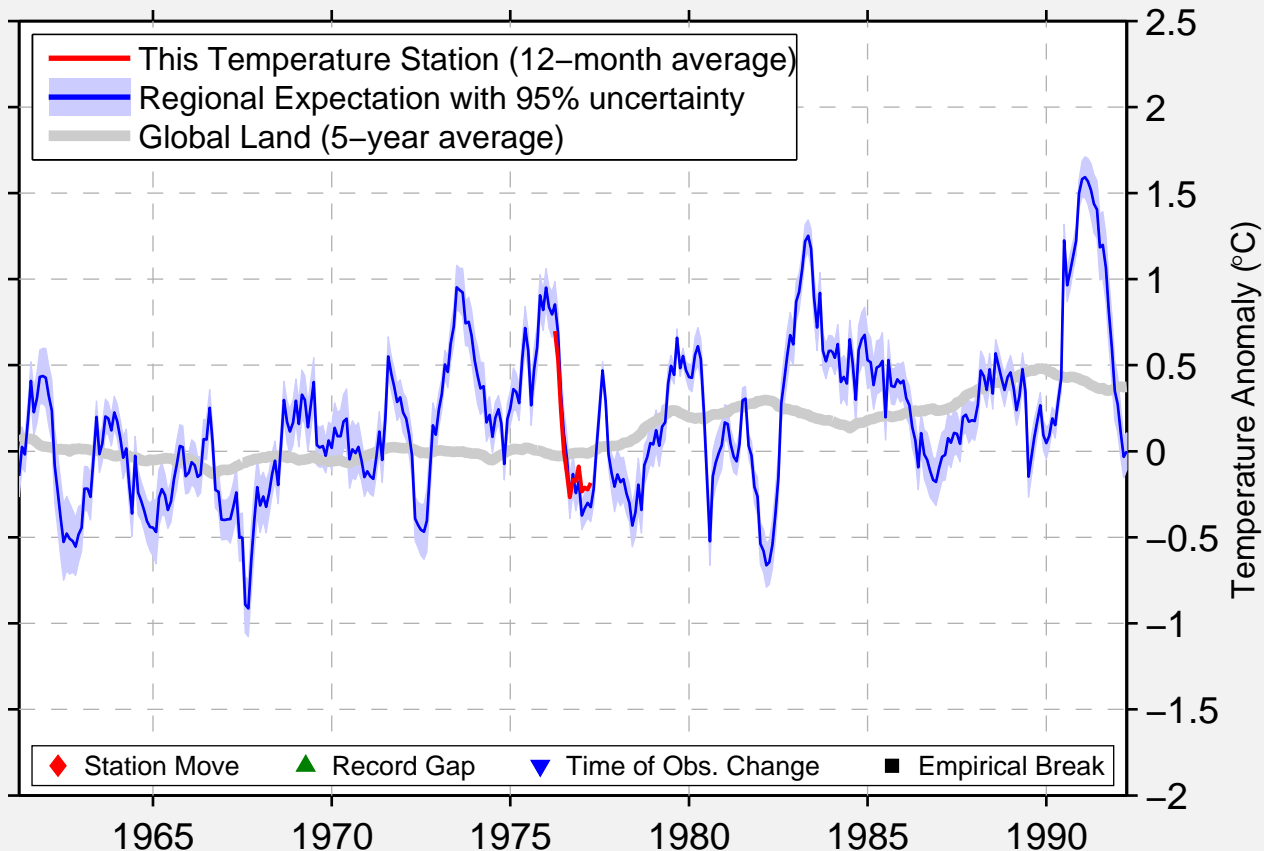

NEW CASTLES (CGLS)

43.117 N, 70.483 W (United States)

Data Quality Controlled and Aligned at Breakpoints

Berkeley Earth