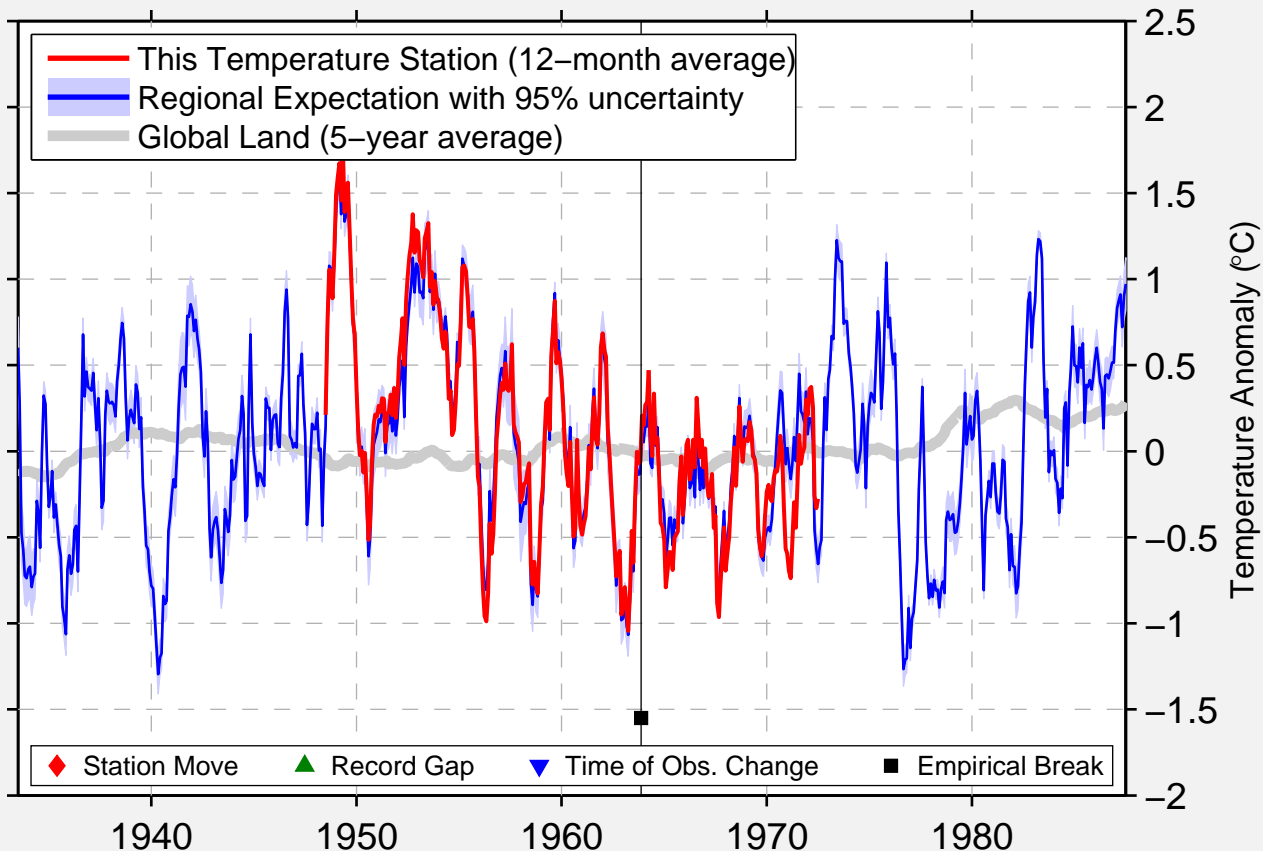

ROCHESTER MONROE CO ARPT

43.117 N, 77.677 W (United States)

Data Quality Controlled and Aligned at Breakpoints

Berkeley Earth