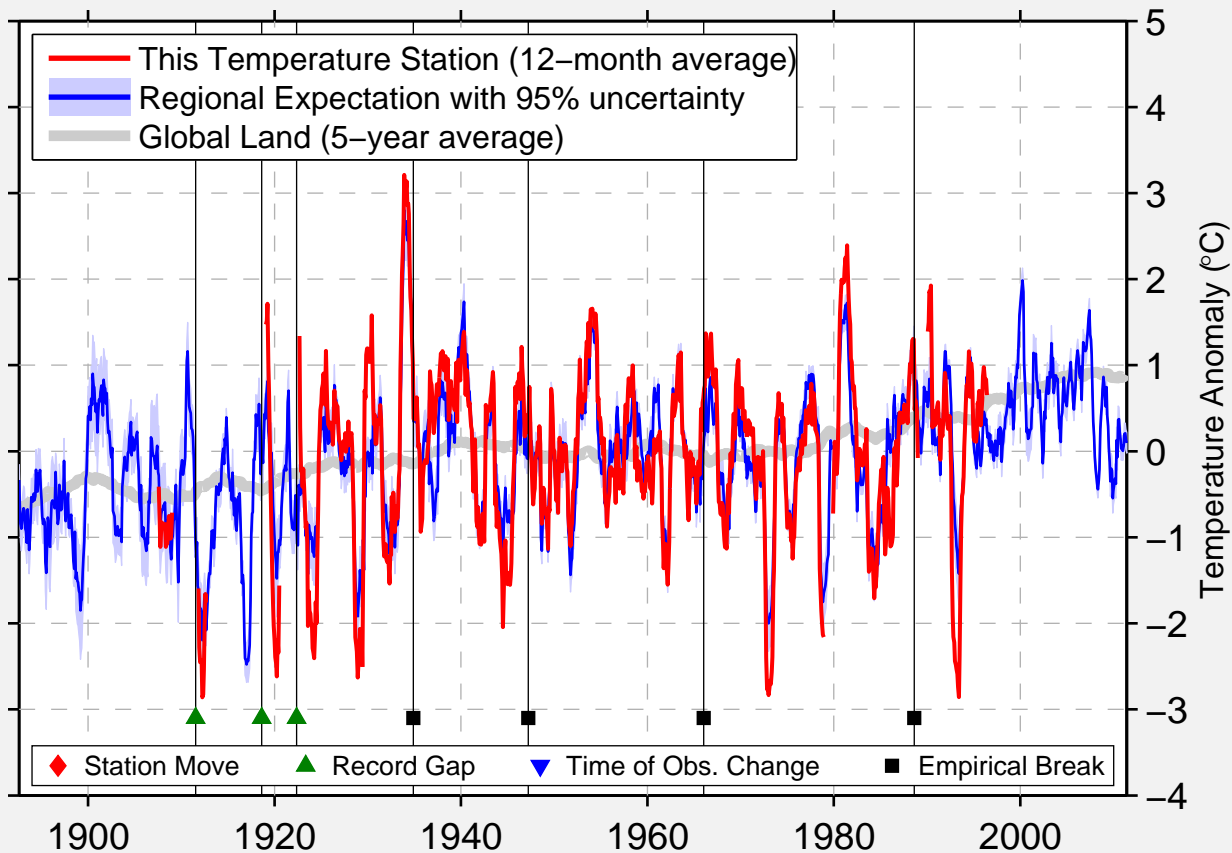

RIVERTON, -WY.

43.100 N, 108.500 W (United States)

Data Quality Controlled and Aligned at Breakpoints

Berkeley Earth