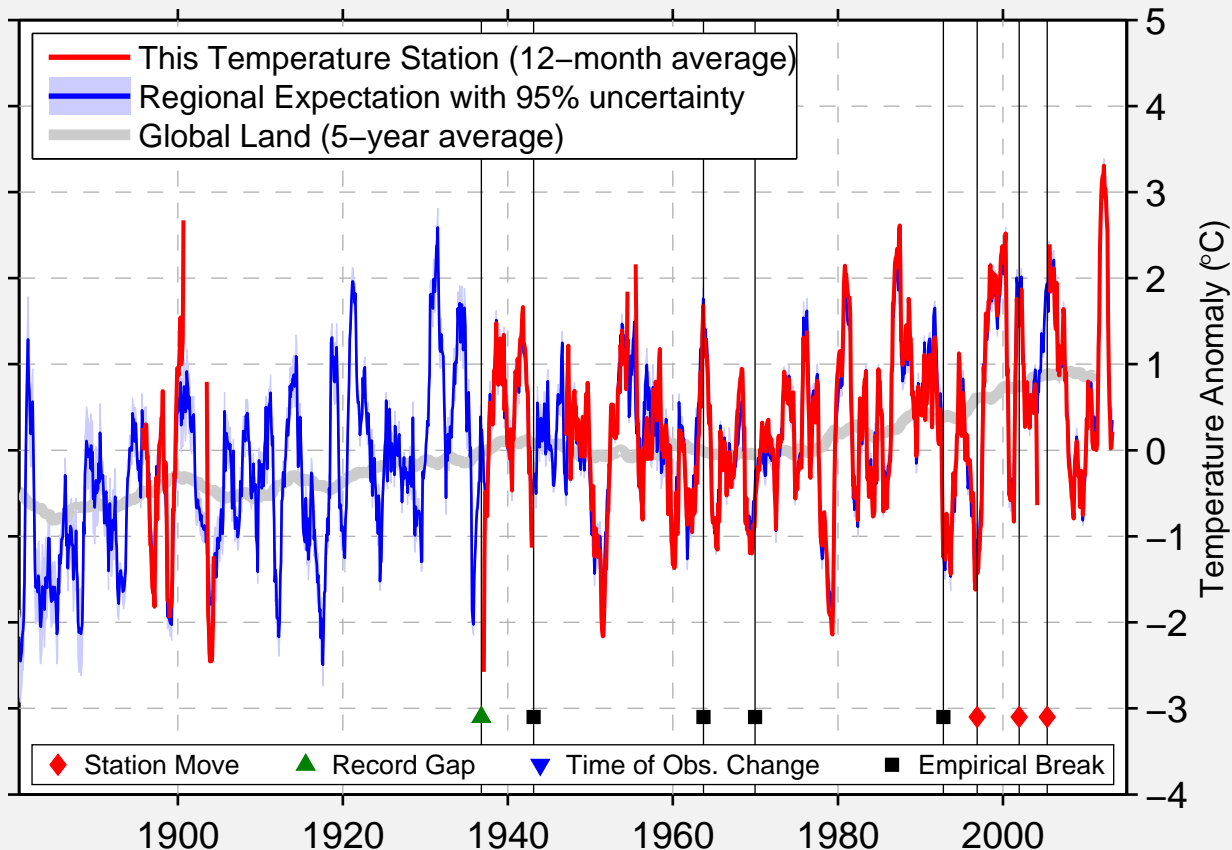

PRIMGHAR

43.086 N, 95.629 W (United States)

Data Quality Controlled and Aligned at Breakpoints

Berkeley Earth