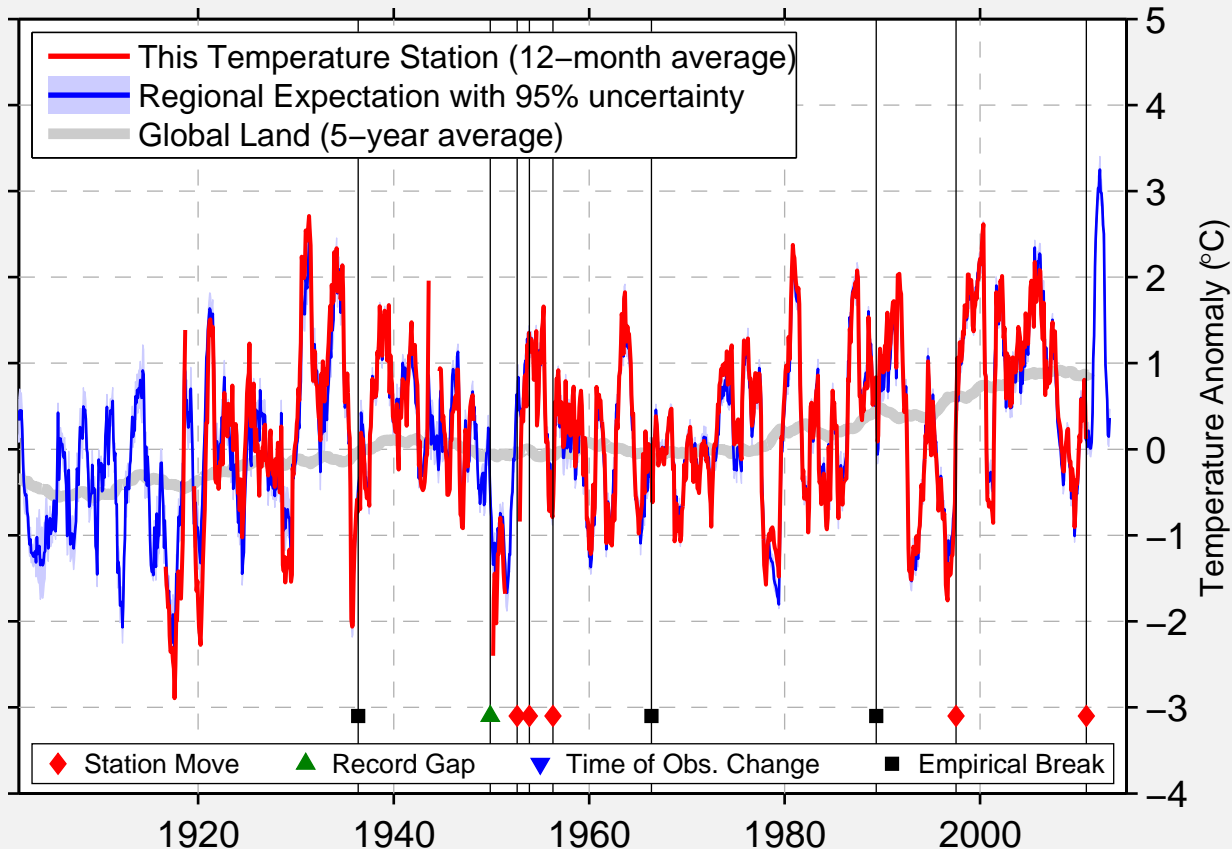

# WAGNER

43.083 N, 98.299 W (United States)

Data Quality Controlled and Aligned at Breakpoints

Berkeley Earth