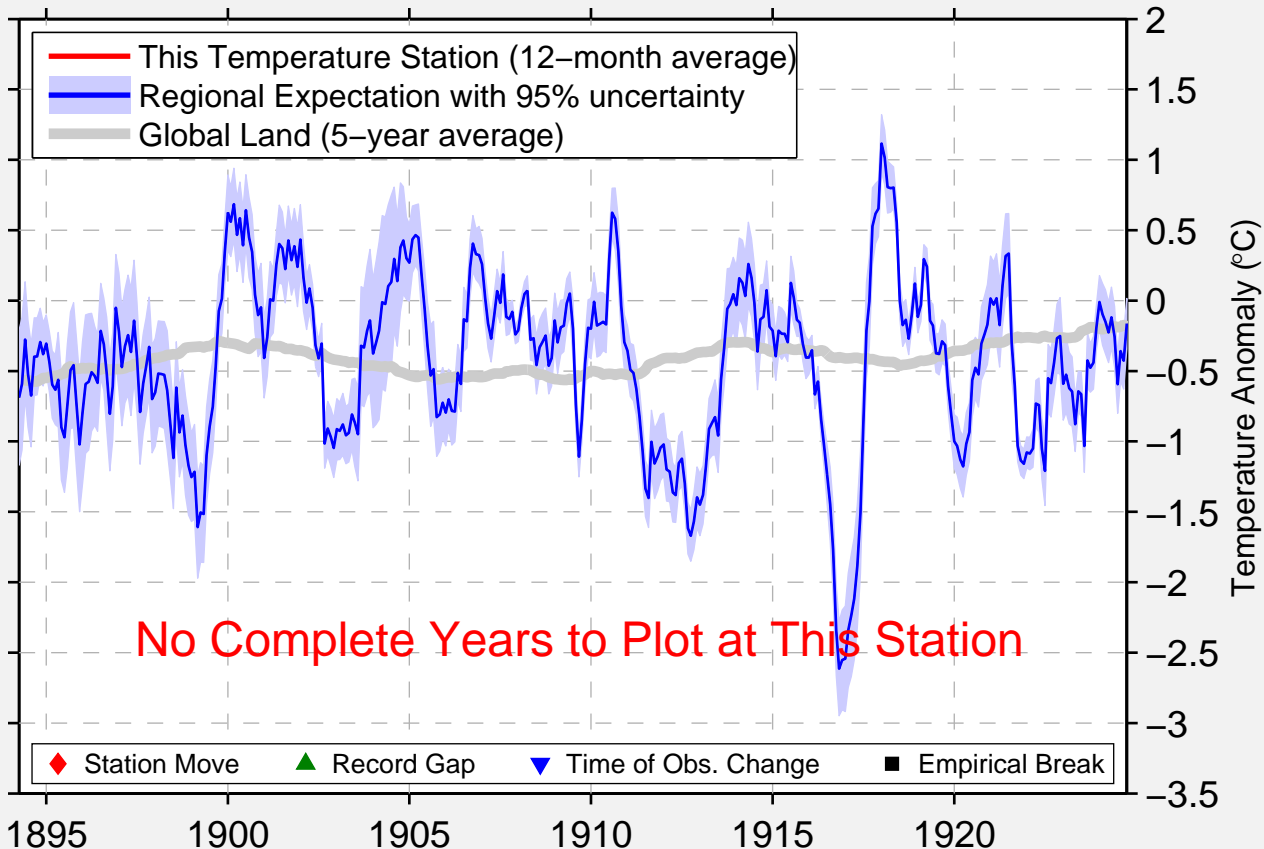

BLANCHE

43.083 N, 114.933 W (United States)

No Complete Years to Plot at This Station

◆ Station Move ▲ Record Gap ▼ Time of Obs. Change ■ Empirical Break