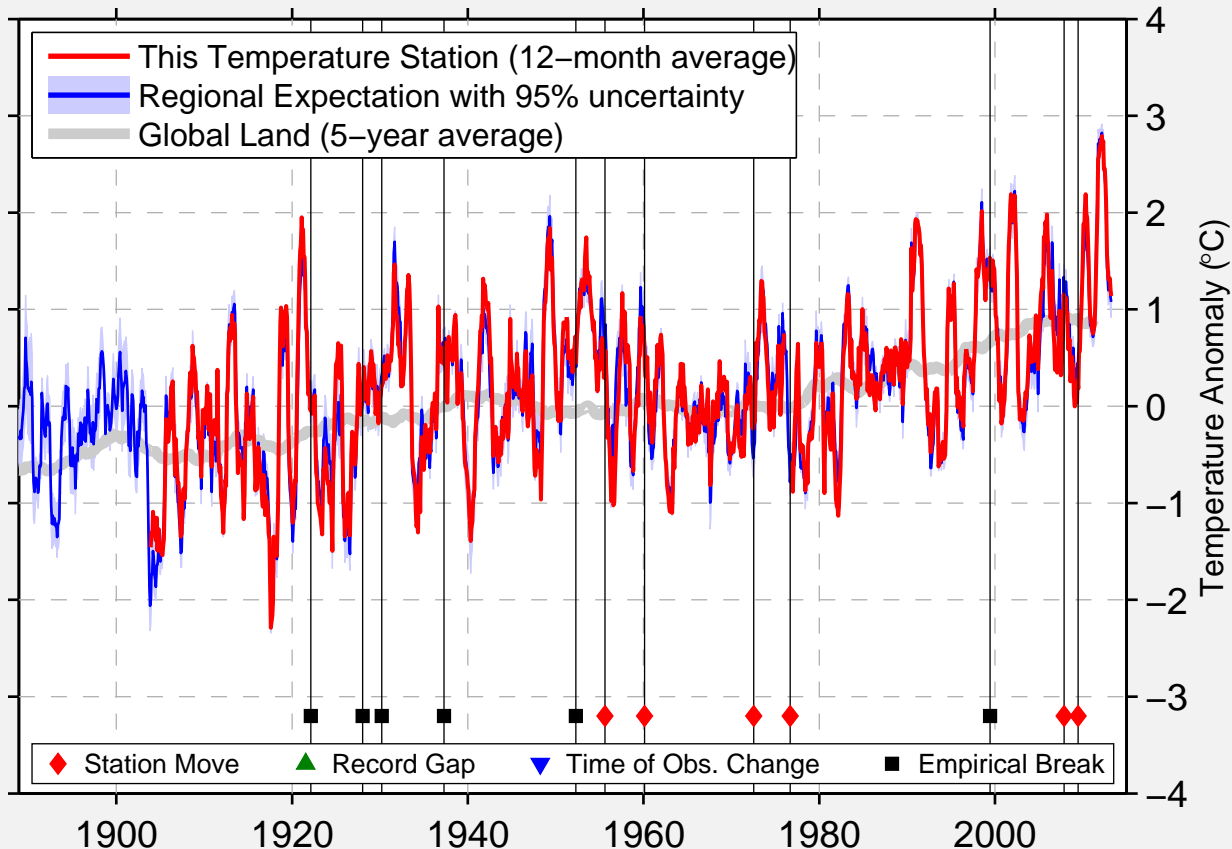

SARATOGA SPRINGS 4 SW

43.075 N, 73.825 W (United States)

Data Quality Controlled and Aligned at Breakpoints

Berkeley Earth