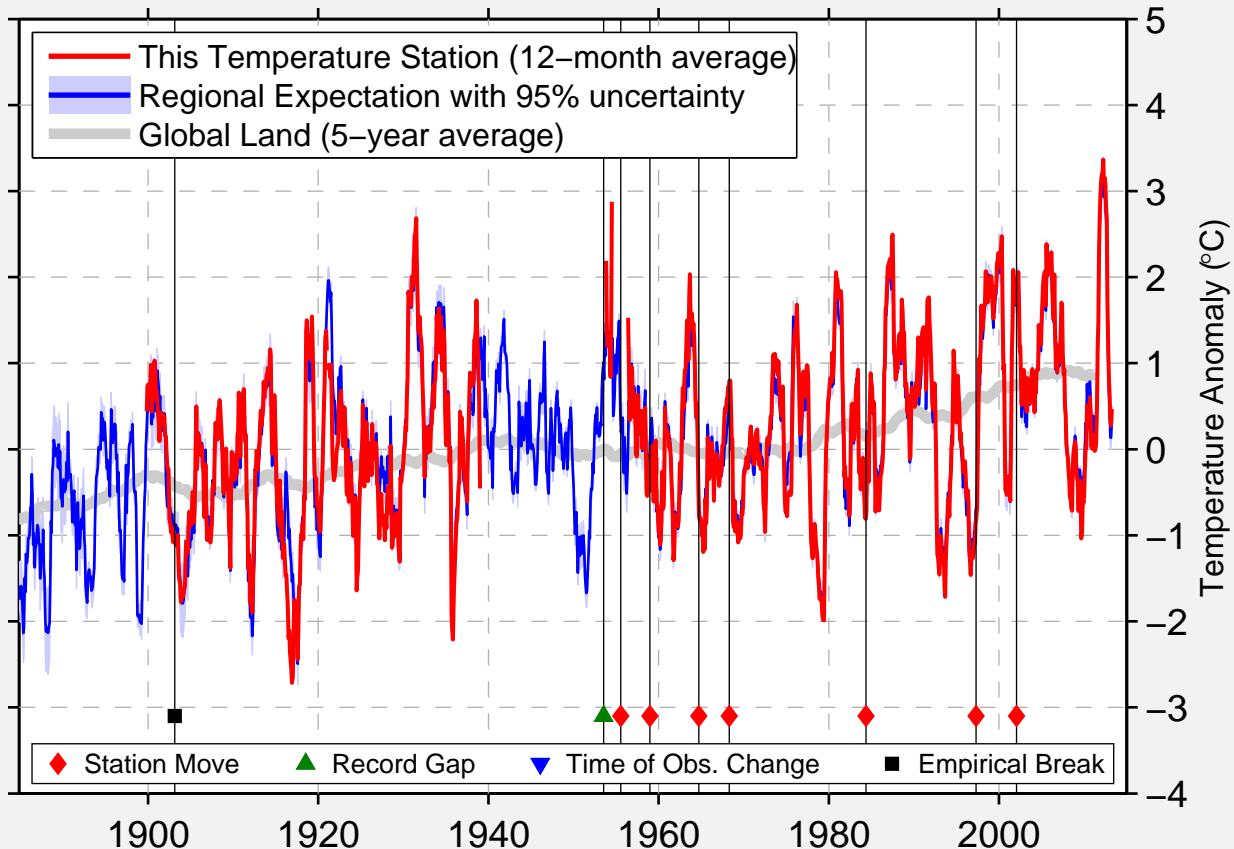

SIOUX CENTER DOROT COLLEGE

43.074 N, 96.164 W (United States)

Data Quality Controlled and Aligned at Breakpoints

Berkeley Earth