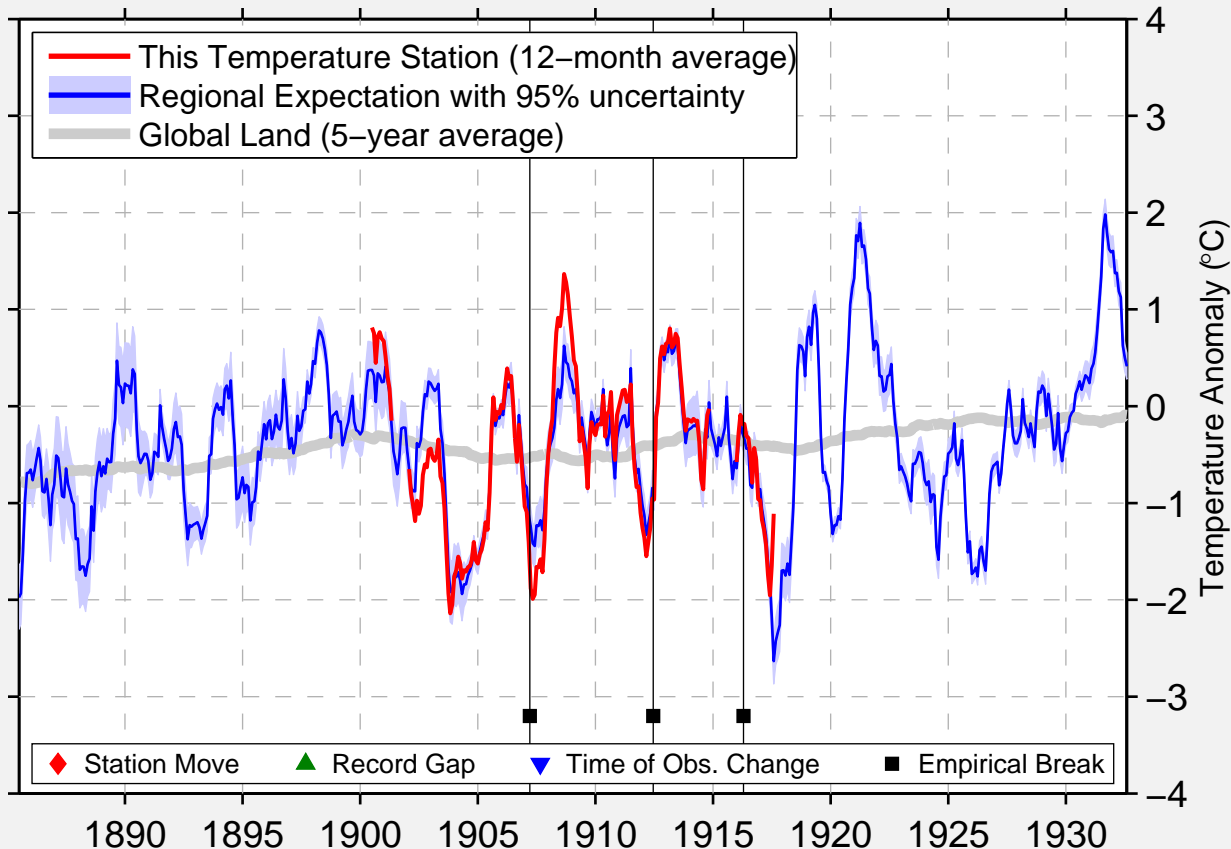

ELBA

43.067 N, 78.167 W (United States)

Data Quality Controlled and Aligned at Breakpoints

Berkeley Earth