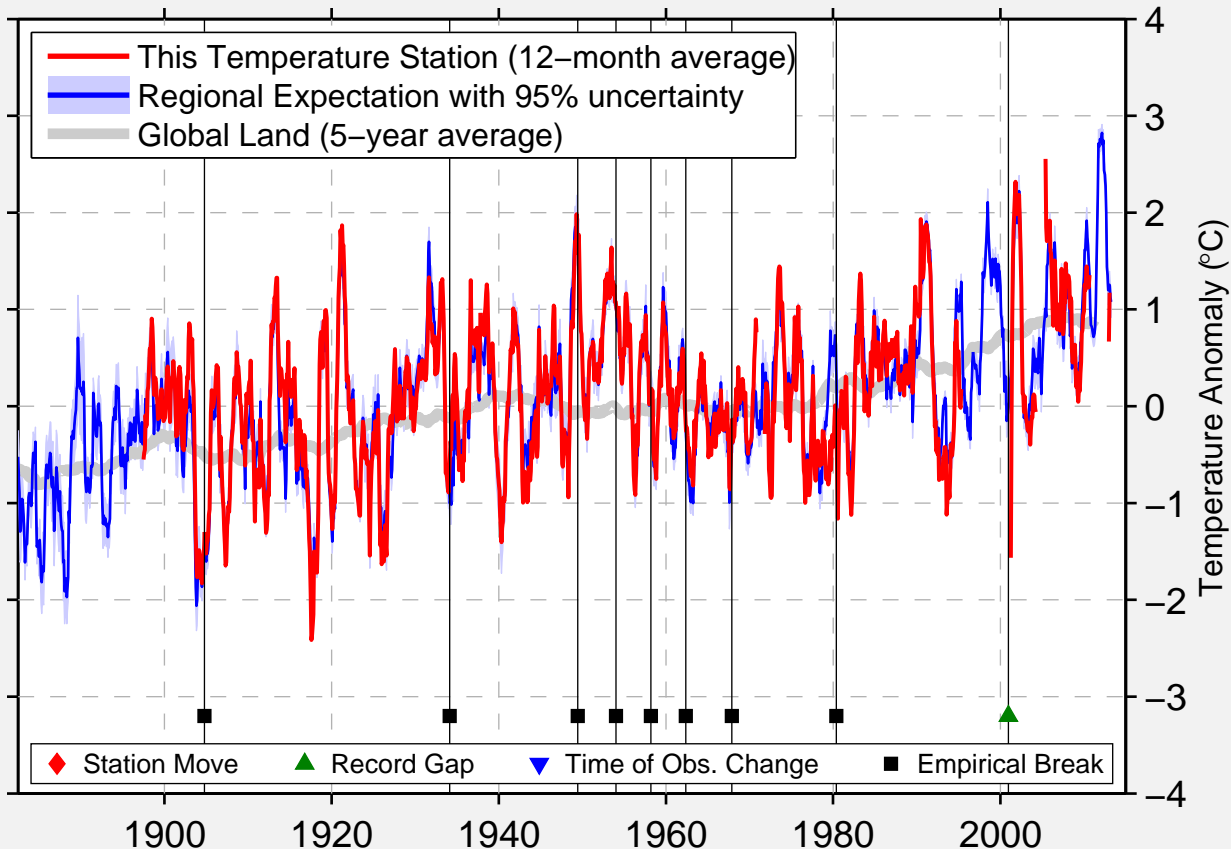

LITTLE FALLS CITY RSVR

43.060 N, 74.869 W (United States)

Data Quality Controlled and Aligned at Breakpoints

Berkeley Earth