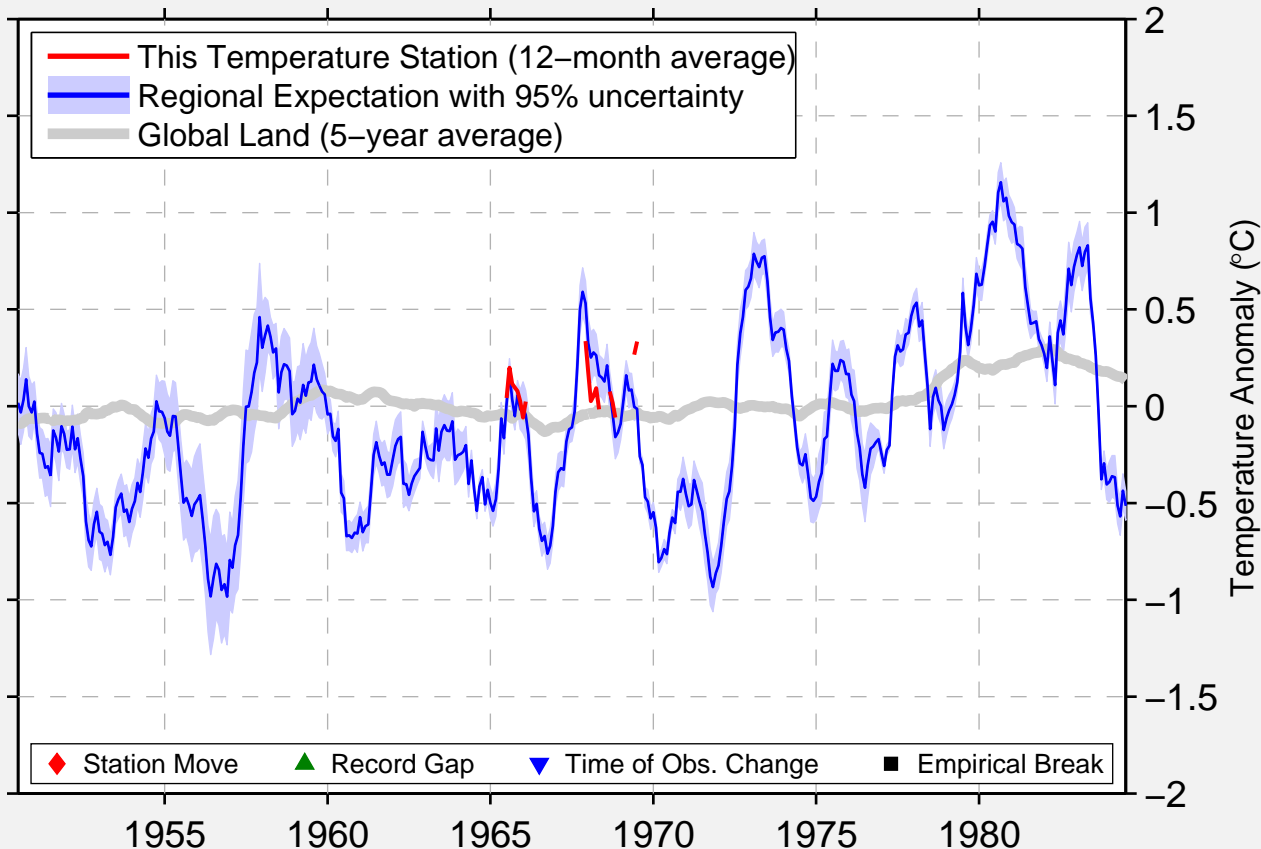

WOODBURN STATE FOREST

35.400 S, 150.433 E (Australia)

Data Quality Controlled and Aligned at Breakpoints

Berkeley Earth