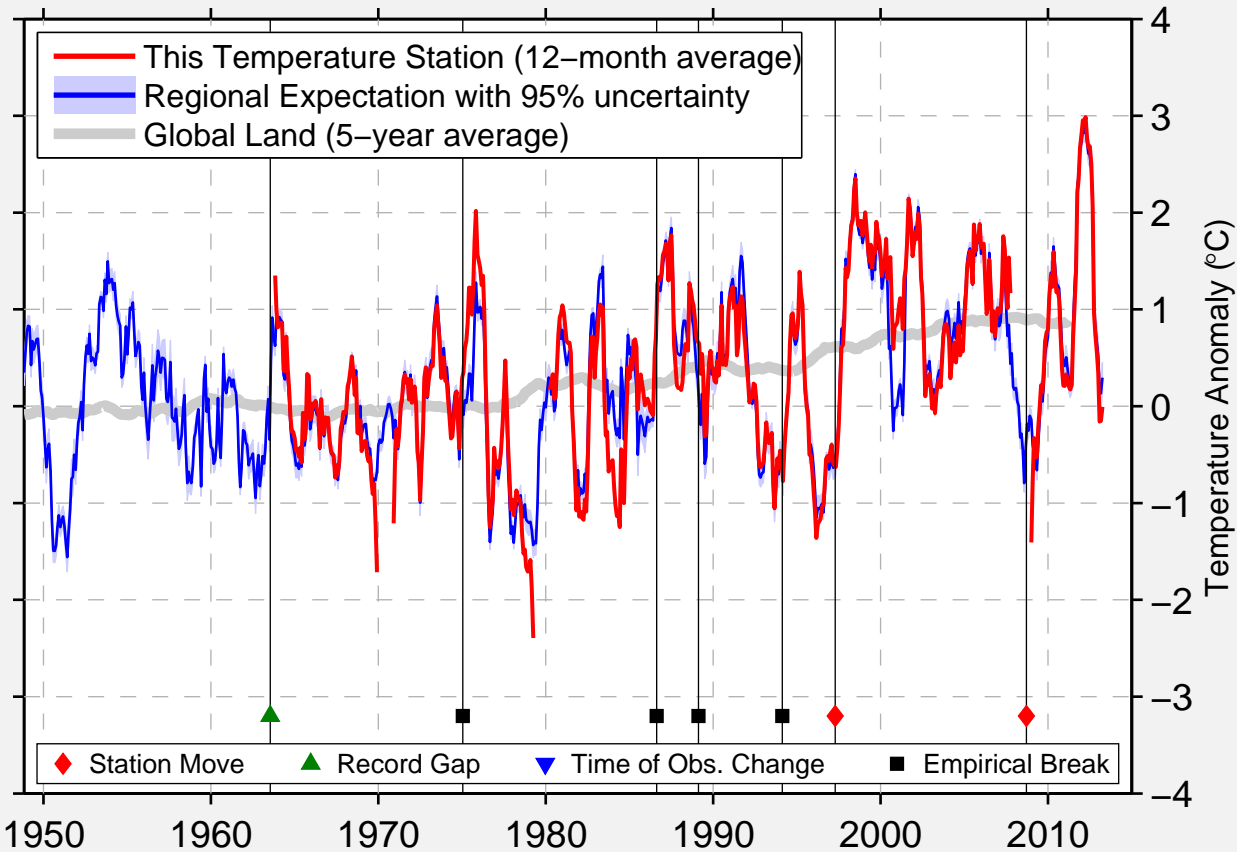

CHARMANY FARM

43.060 N, 89.482 W (United States)

Data Quality Controlled and Aligned at Breakpoints

Berkeley Earth