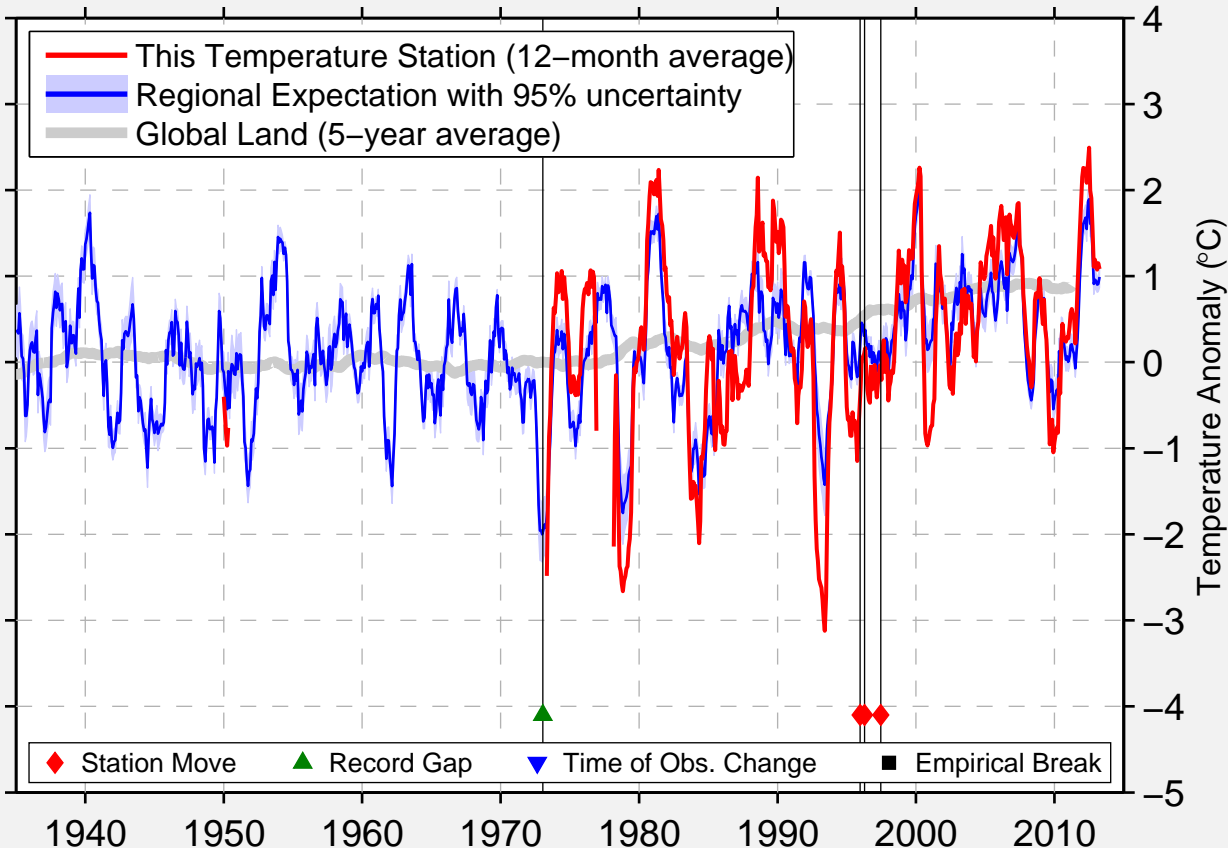

RIVERTON MUNICIPL AP

43.050 N, 108.422 W (United States)

Data Quality Controlled and Aligned at Breakpoints

Berkeley Earth