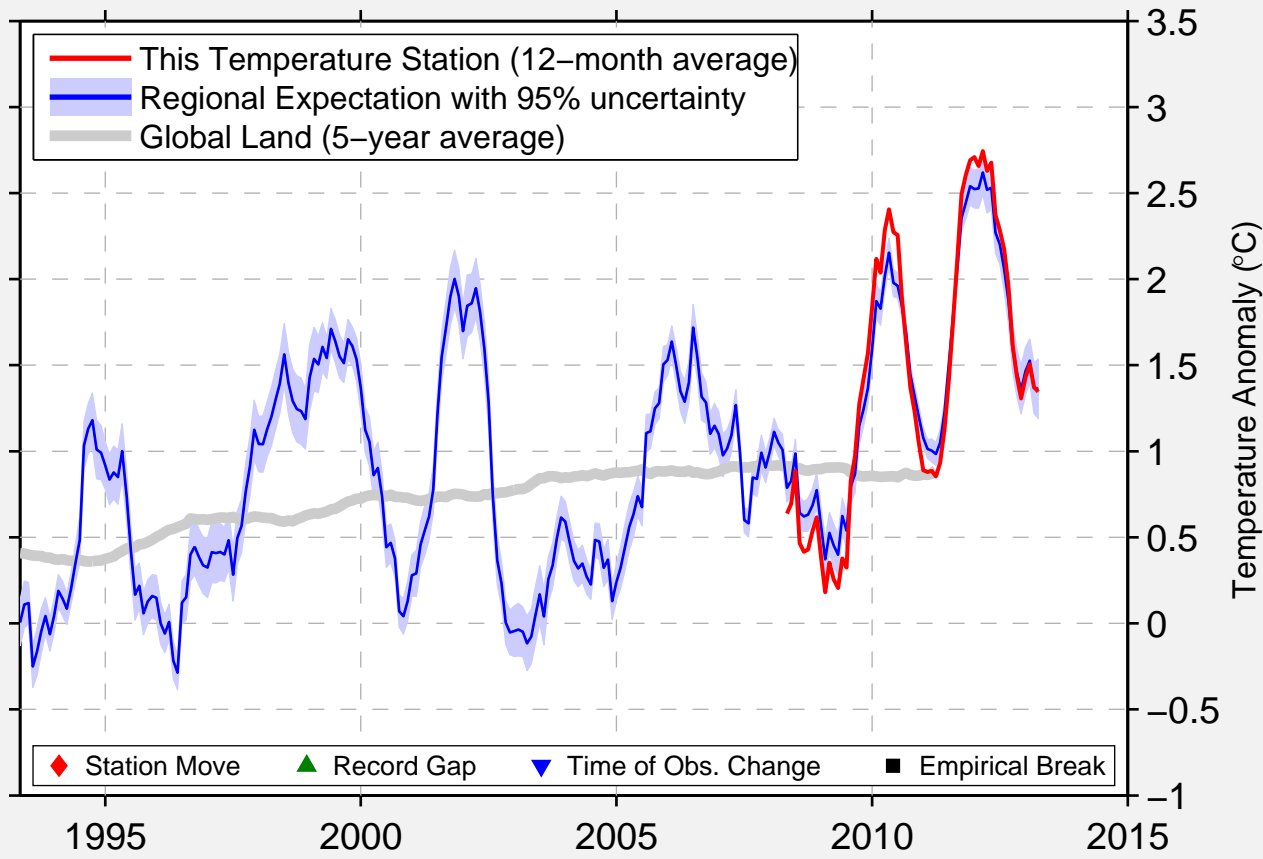

# GREAT BAY RESERVE

43.050 N, 70.833 W (United States)

Data Quality Controlled and Aligned at Breakpoints

Berkeley Earth