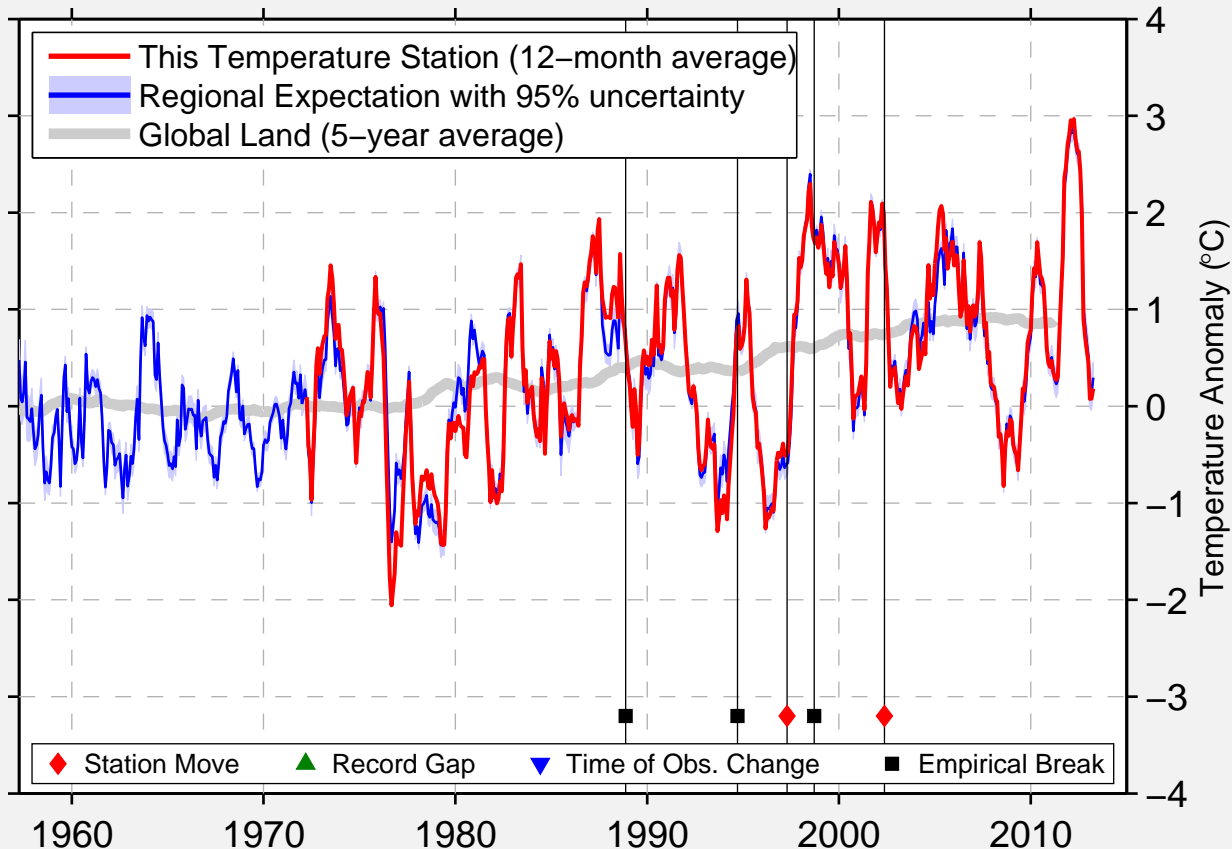

ARBORETUM UNIV WIS

43.050 N, 89.410 W (United States)

Data Quality Controlled and Aligned at Breakpoints

Berkeley Earth