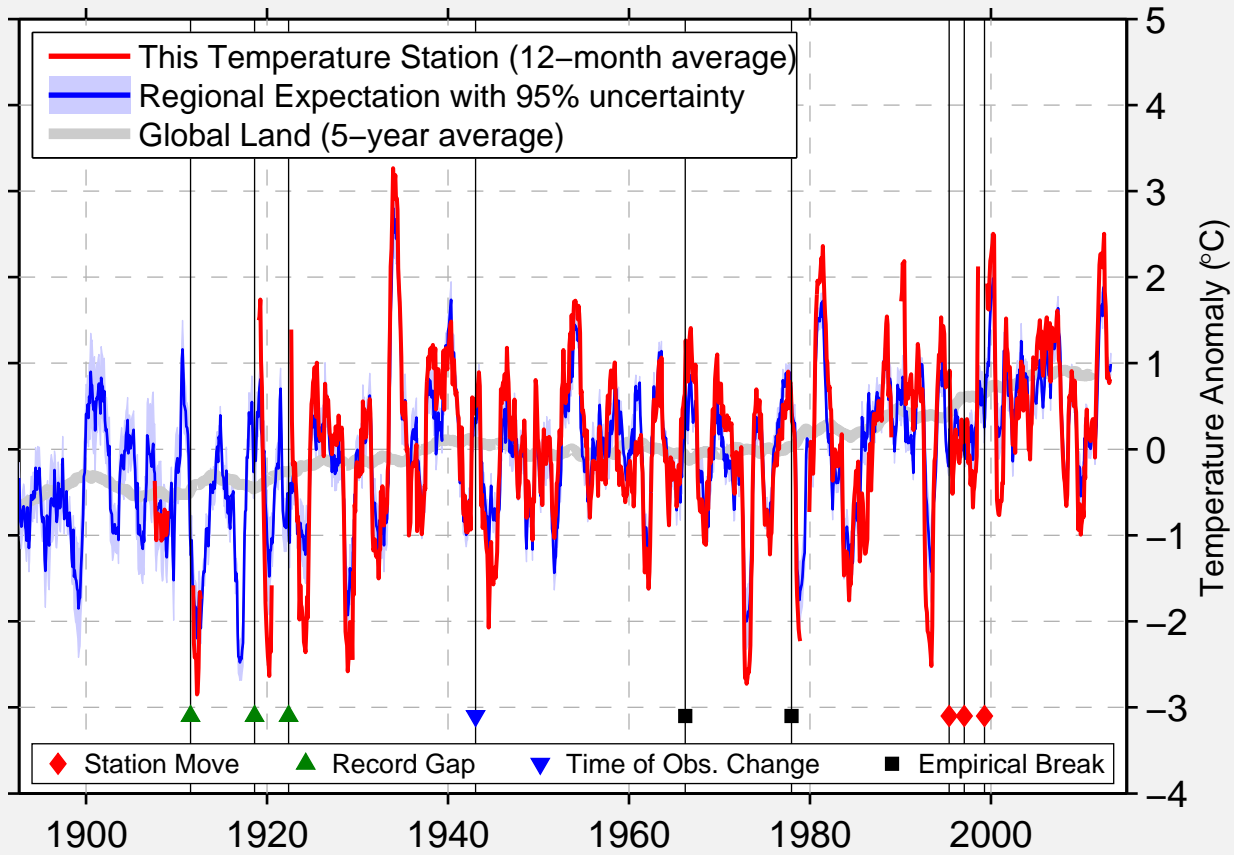

# RIVERTON

43.033 N, 108.383 W (United States)

Data Quality Controlled and Aligned at Breakpoints

Berkeley Earth