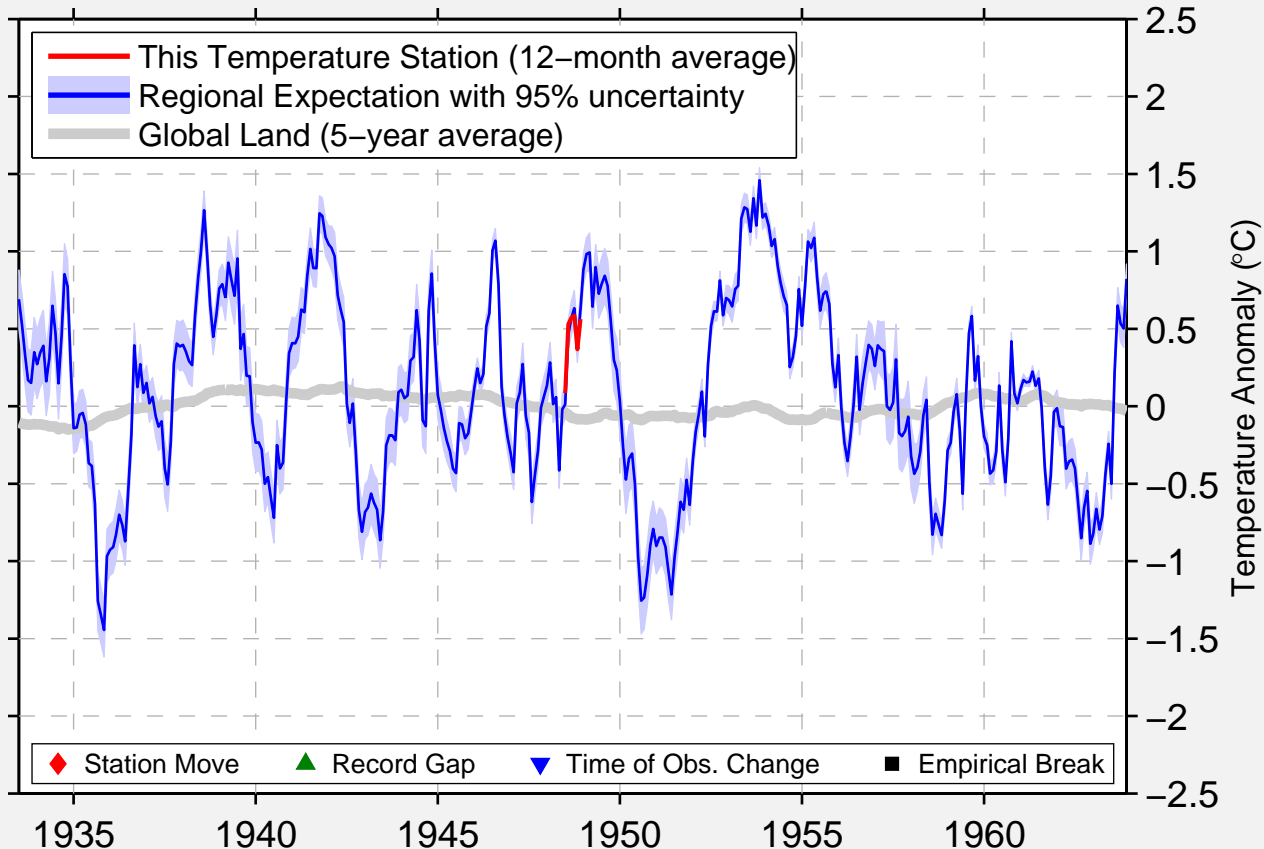

MILWAUKEE MARQUETTE HIGH

43.033 N, 87.967 W (United States)

Data Quality Controlled and Aligned at Breakpoints

Berkeley Earth