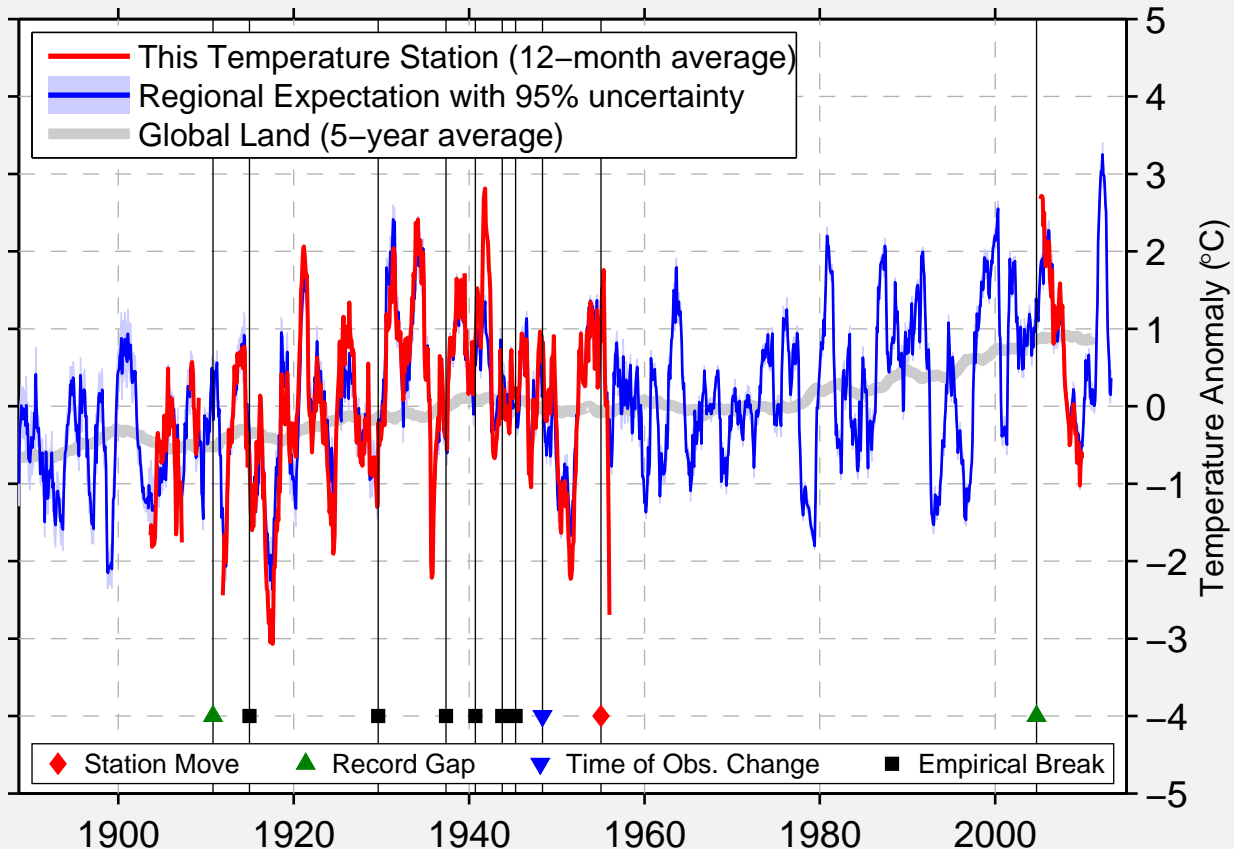

FAIRFAX #2

43.032 N, 98.887 W (United States)

Data Quality Controlled and Aligned at Breakpoints

Berkeley Earth