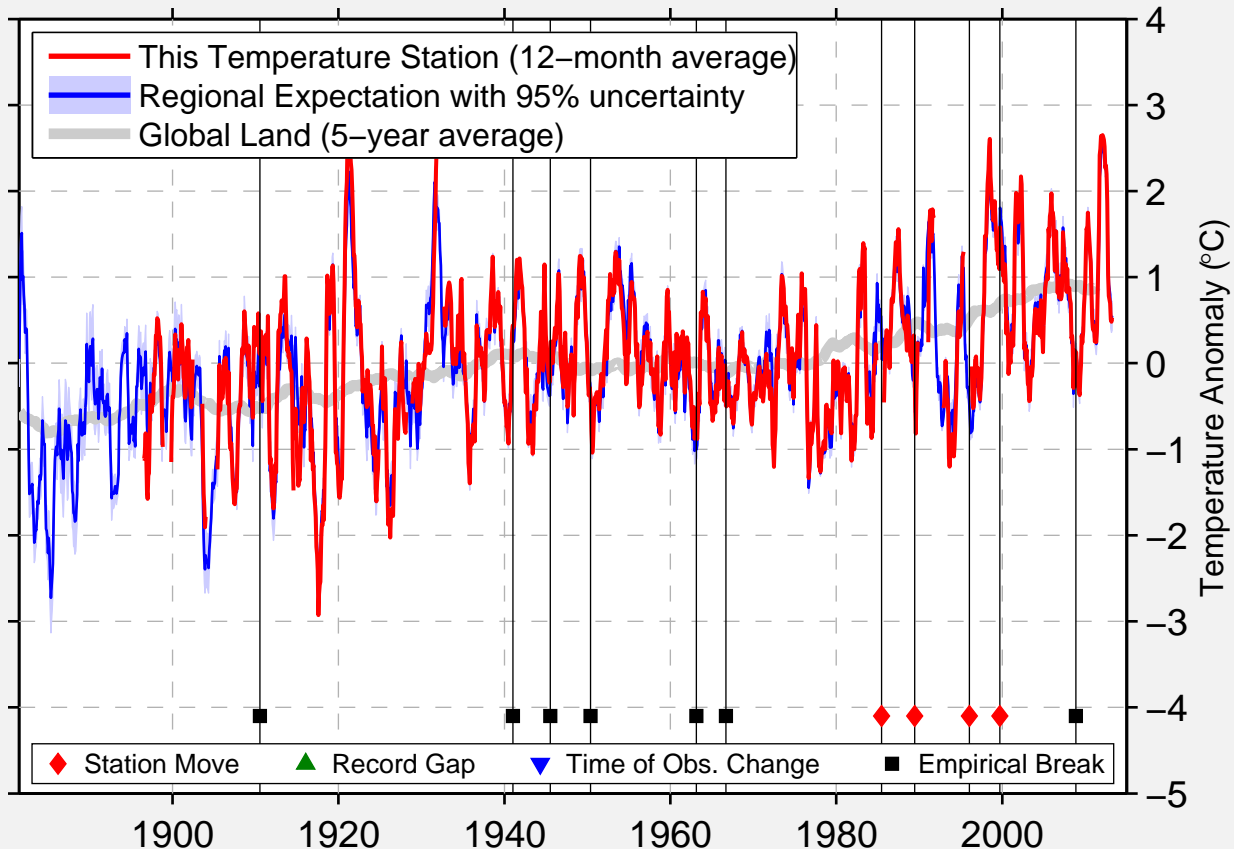

# OWOSSO WWTP

43.016 N, 84.180 W (United States)

Data Quality Controlled and Aligned at Breakpoints

Berkeley Earth