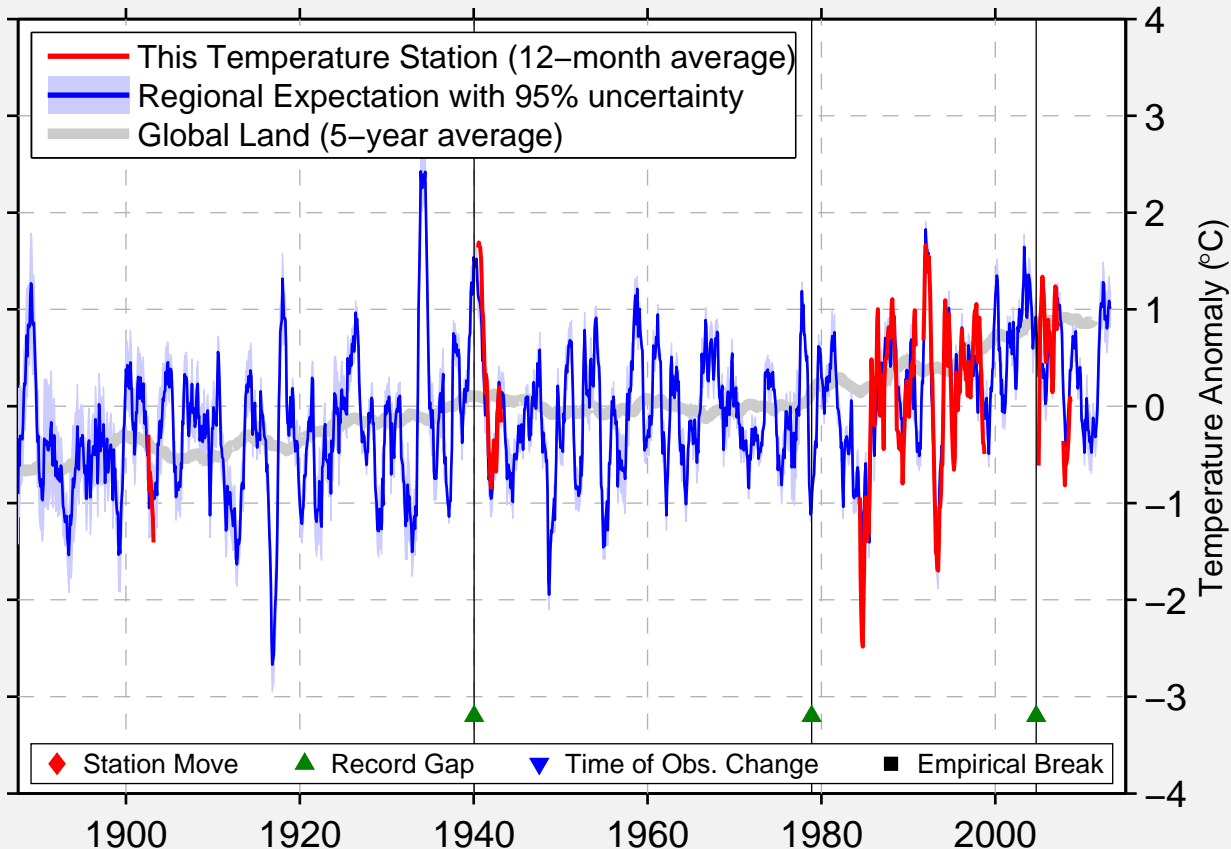

SILVER CITY 5 W

43.014 N, 116.783 W (United States)

Data Quality Controlled and Aligned at Breakpoints

Berkeley Earth