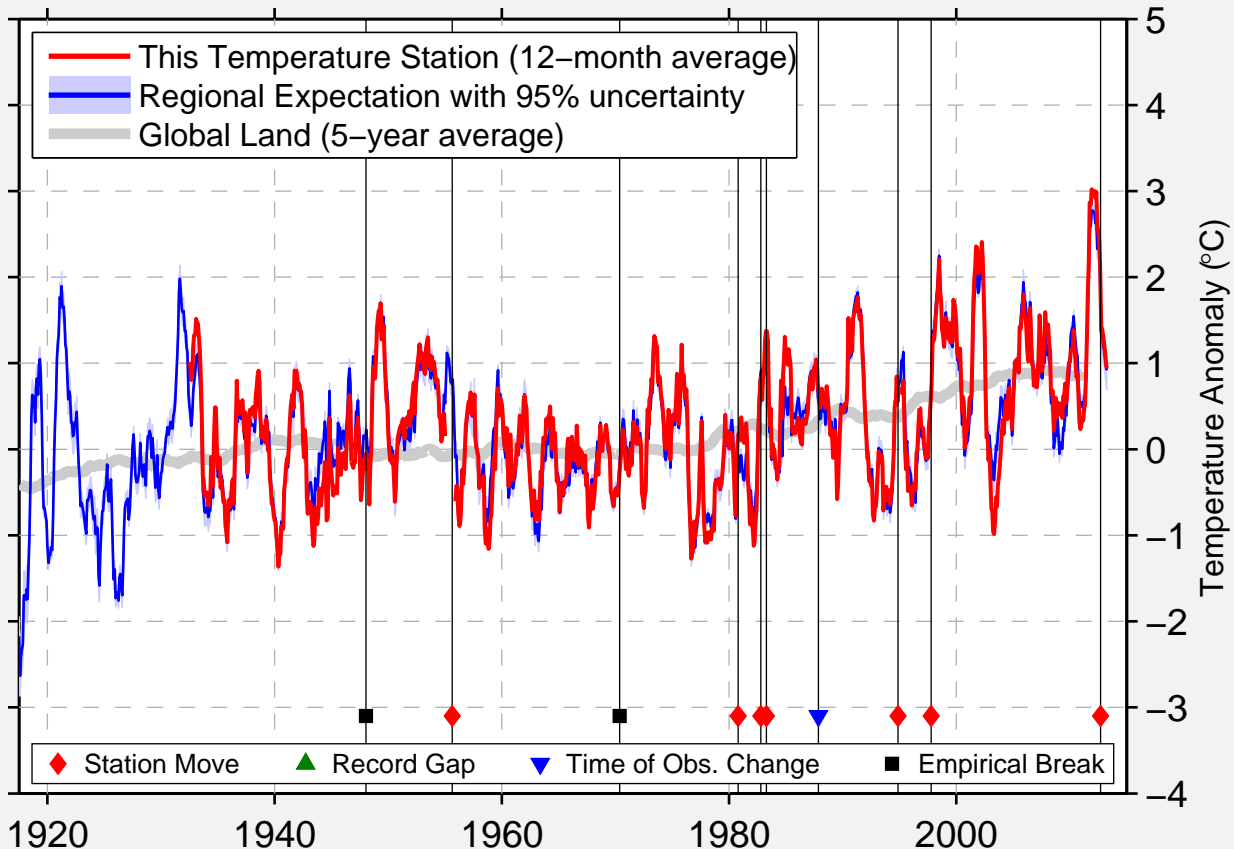

BATAVIA

43.003 N, 78.183 W (United States)

Data Quality Controlled and Aligned at Breakpoints

Berkeley Earth