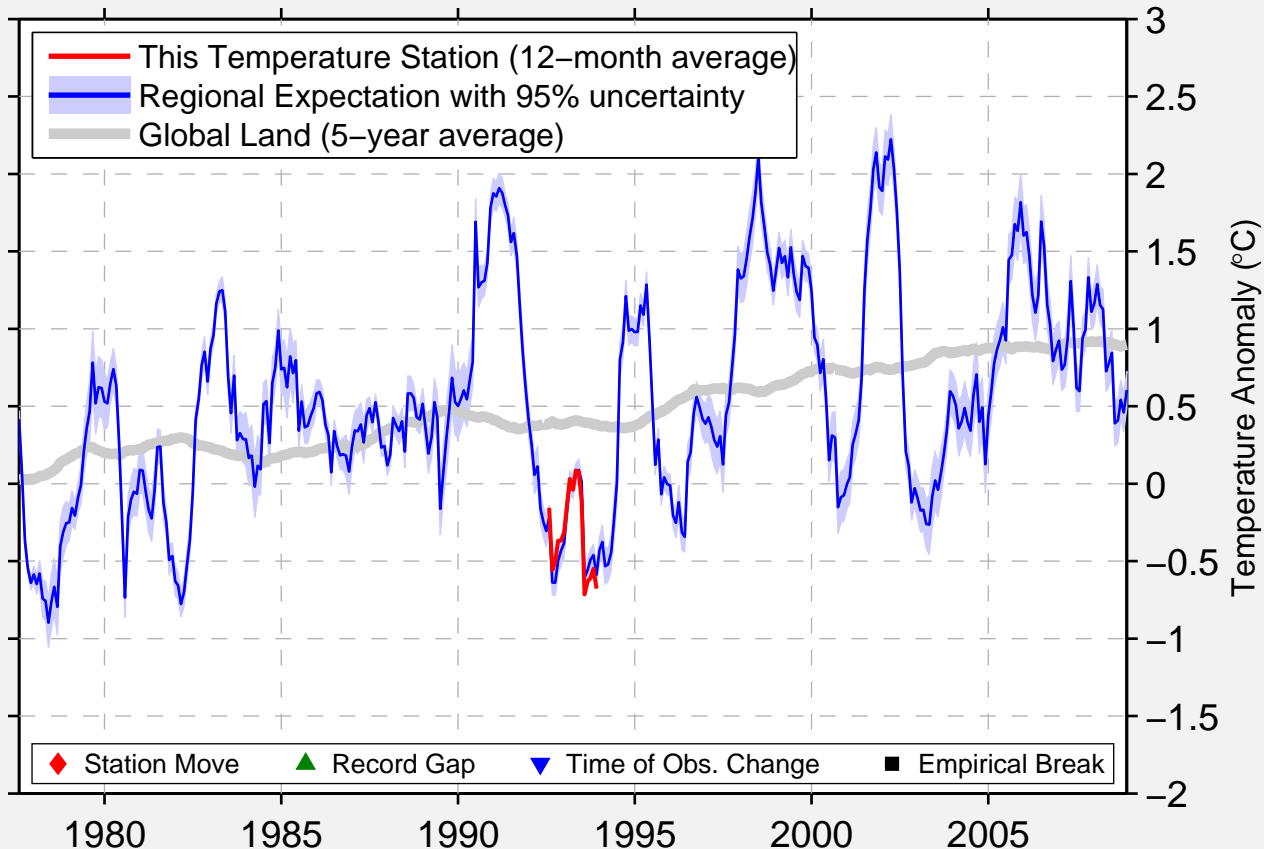

UTICA 7 SSW

43.000 N, 75.267 W (United States)

Data Quality Controlled and Aligned at Breakpoints

Berkeley Earth