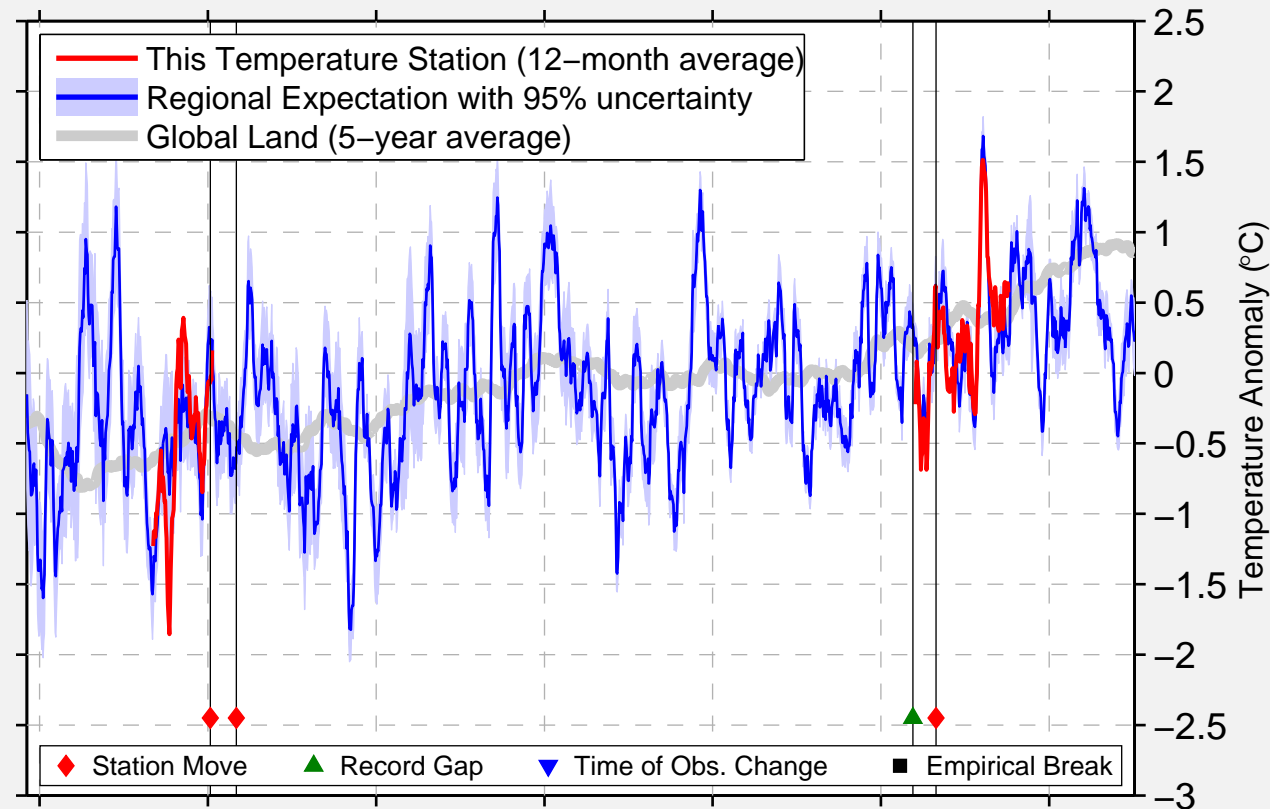

LANGLOIS 5 NNE

42.992 N, 124.267 W (United States)

1880 1900 1920 1940 1960 1980 2000
Data Quality Controlled and Aligned at Breakpoints

Berkeley Earth