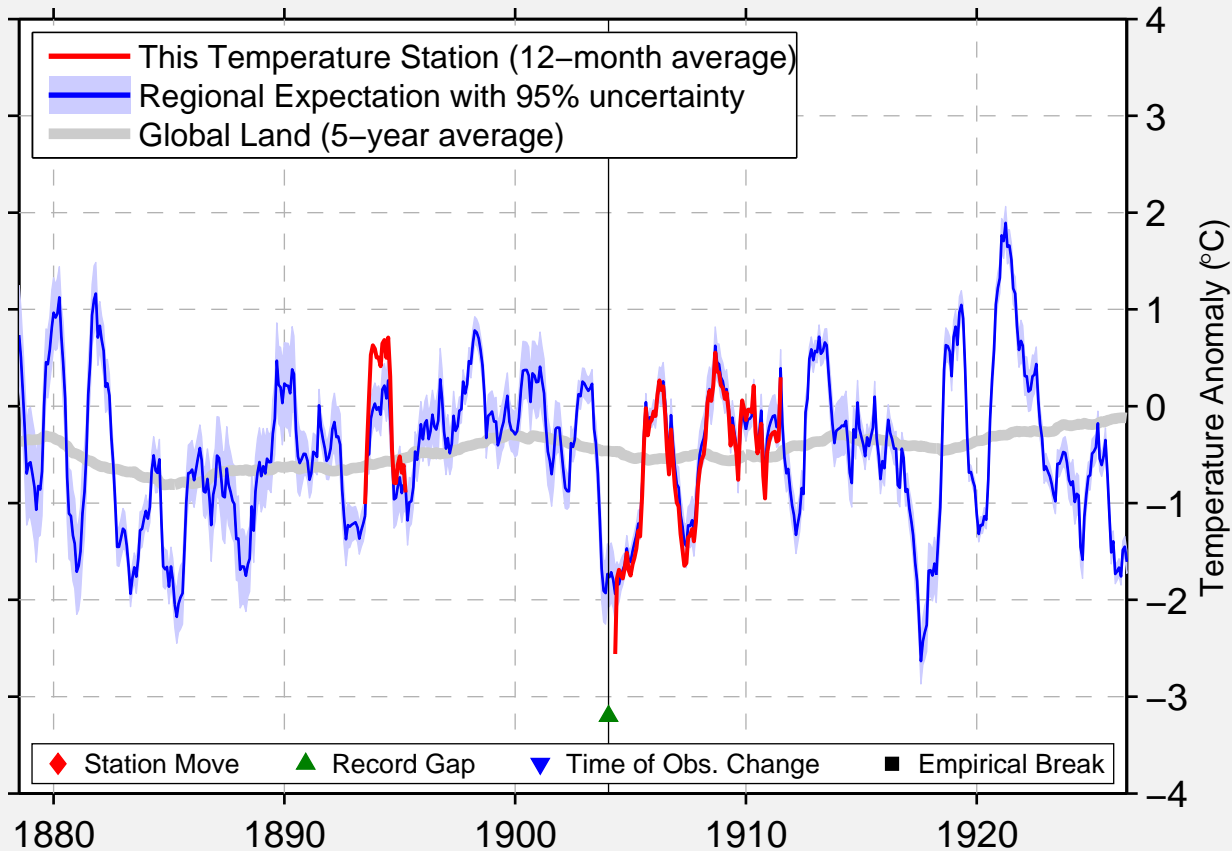

LEROY

42.983 N, 78.000 W (United States)

Data Quality Controlled and Aligned at Breakpoints

Berkeley Earth