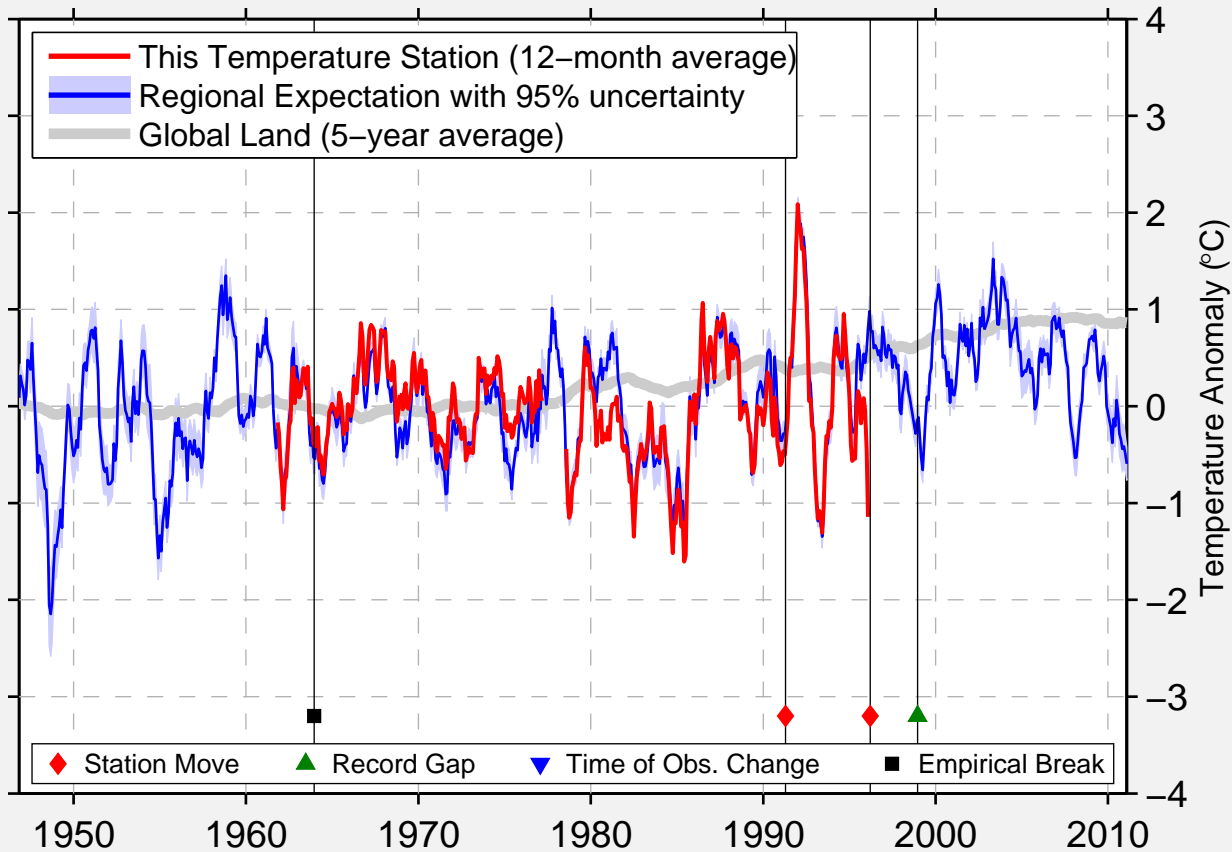

# ALKALI LAKE

42.969 N, 119.993 W (United States)

Data Quality Controlled and Aligned at Breakpoints

Berkeley Earth