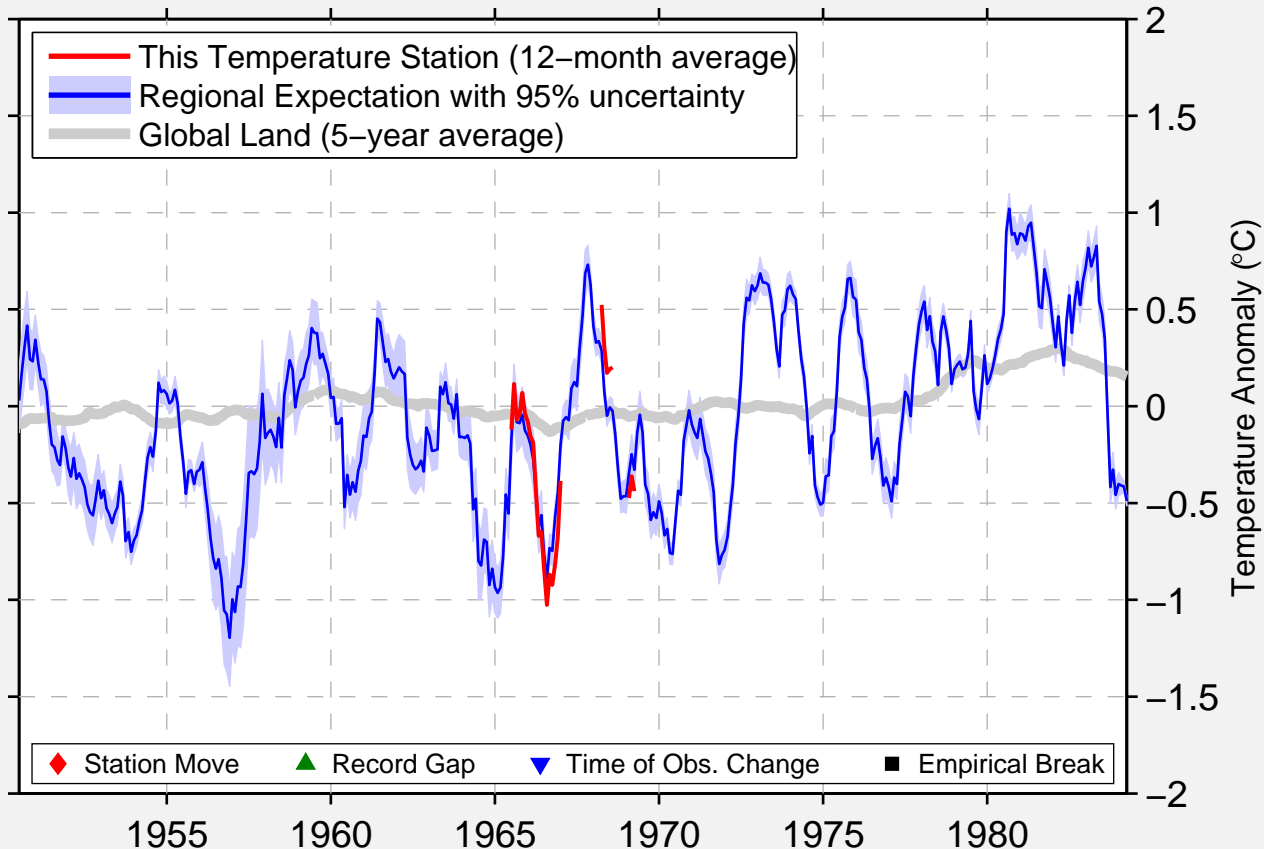

# MURRAGULDRIE STATE FOREST 1

35.500 S, 147.617 E (Australia)

Data Quality Controlled and Aligned at Breakpoints

Berkeley Earth