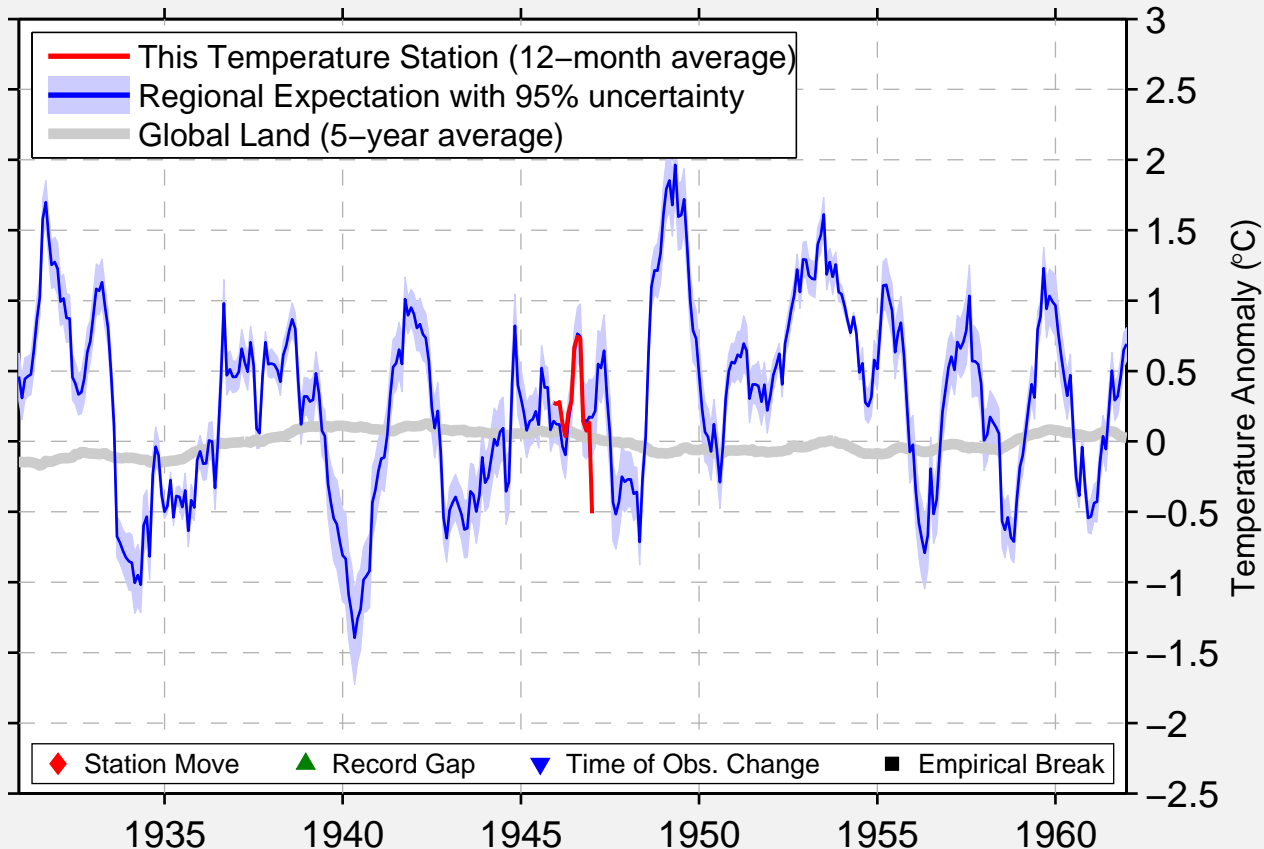

# FONDA

42.967 N, 74.417 W (United States)

Data Quality Controlled and Aligned at Breakpoints

Berkeley Earth