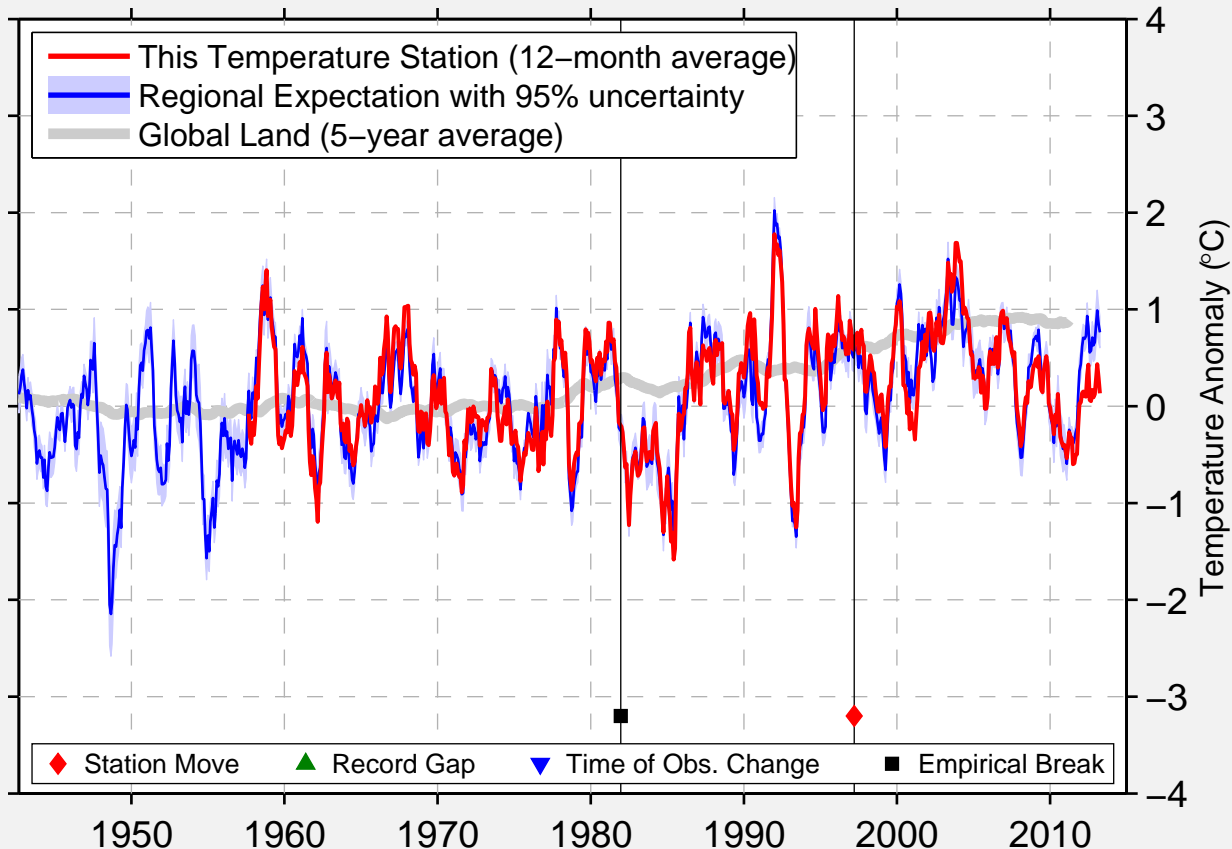

SUMMER LAKE 1 S

42.959 N, 120.790 W (United States)

Data Quality Controlled and Aligned at Breakpoints

Berkeley Earth