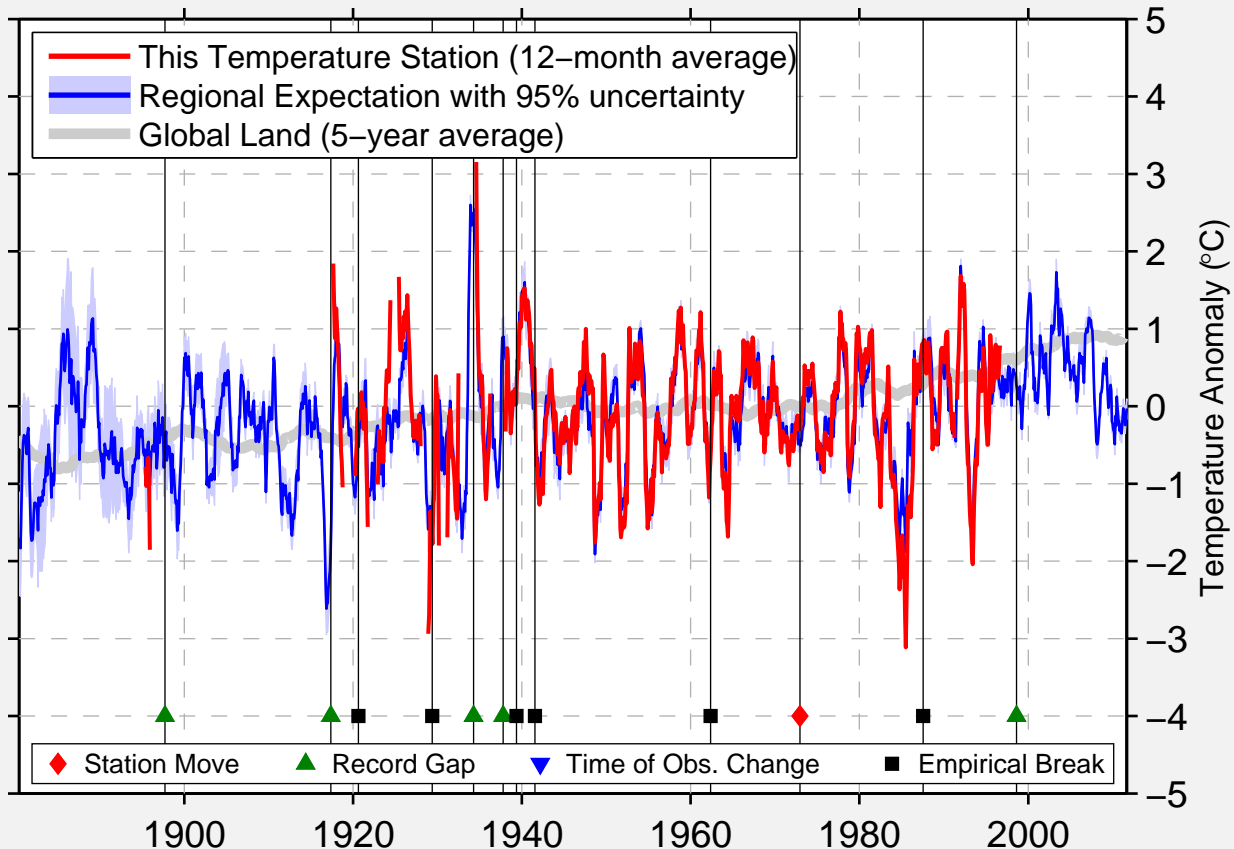

BLISS 4 NW

42.950 N, 115.002 W (United States)

Data Quality Controlled and Aligned at Breakpoints

Berkeley Earth