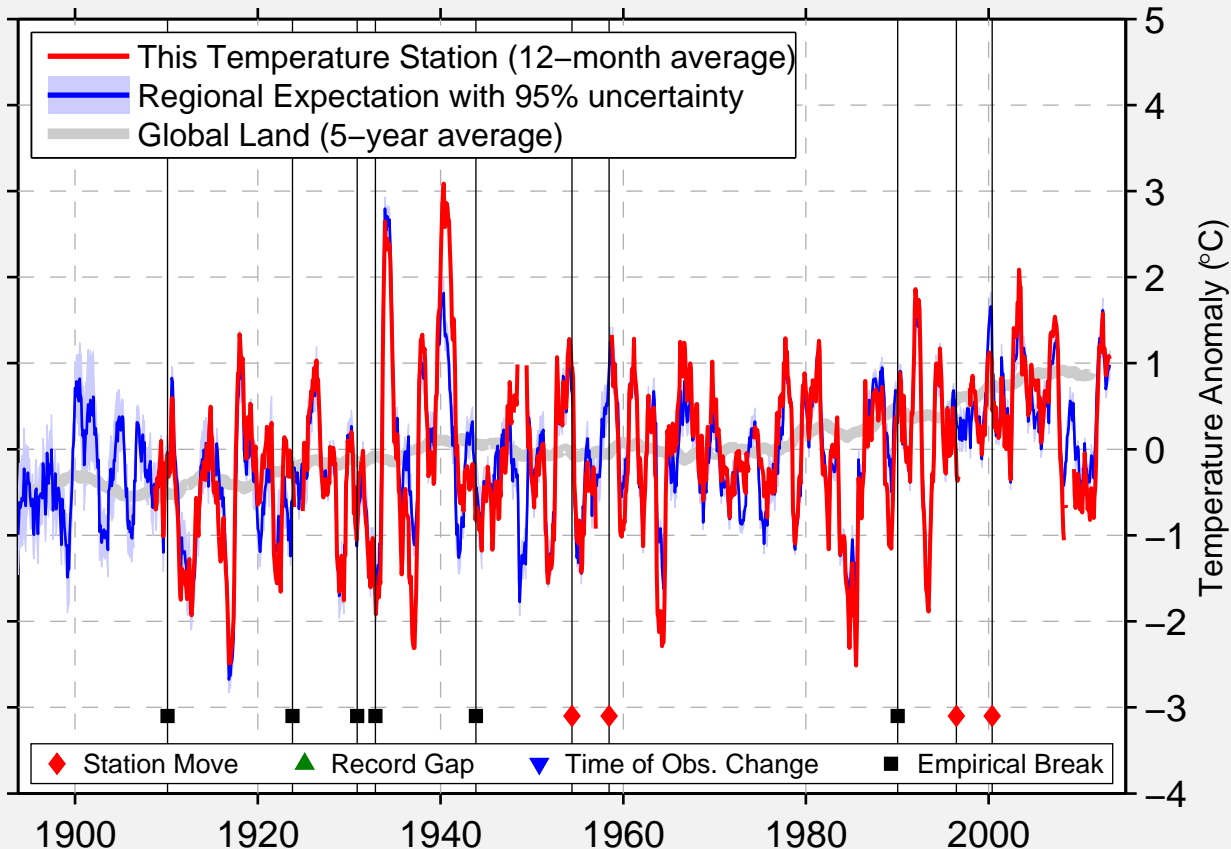

SHOSHONE 1 WNW

42.938 N, 114.417 W (United States)

Data Quality Controlled and Aligned at Breakpoints

Berkeley Earth