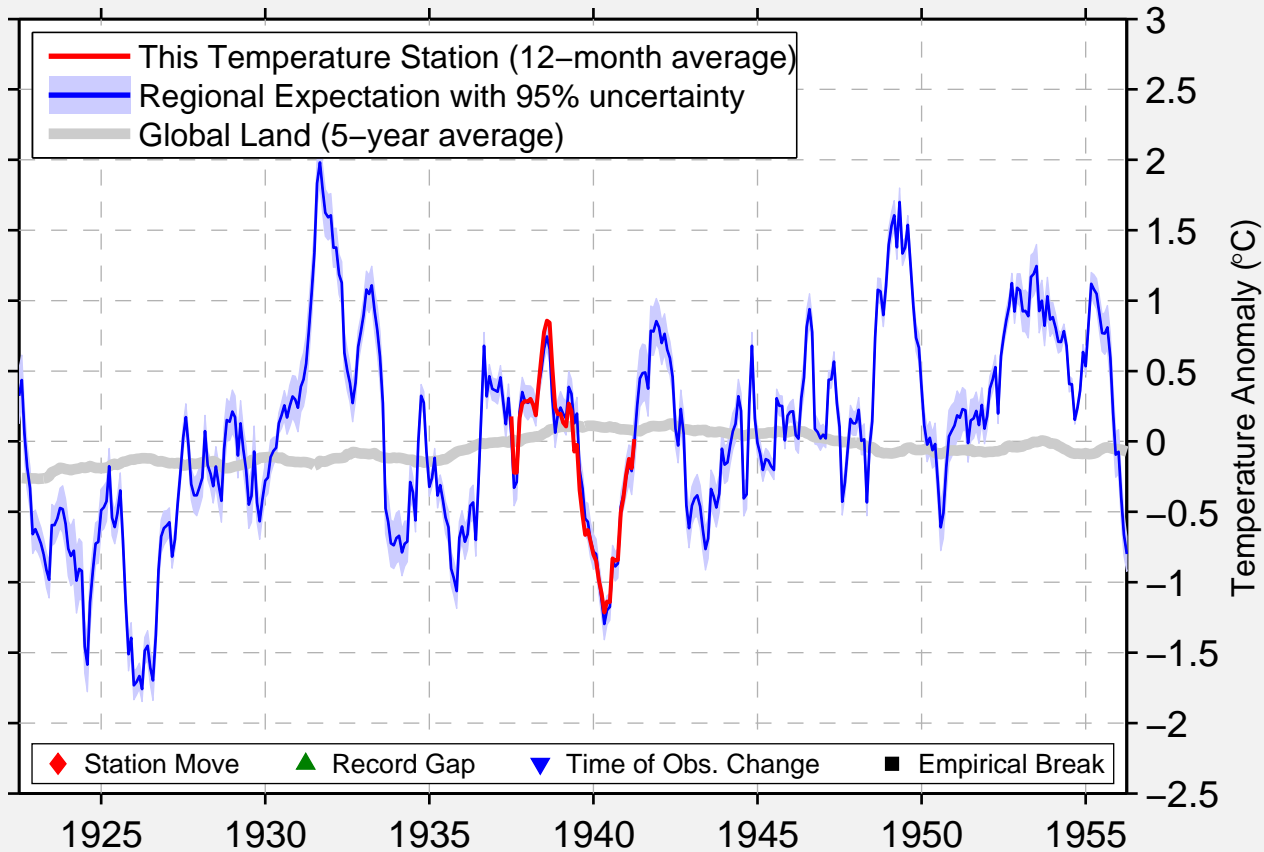

# BUFFALO #2

42.933 N, 78.900 W (United States)

Data Quality Controlled and Aligned at Breakpoints

Berkeley Earth