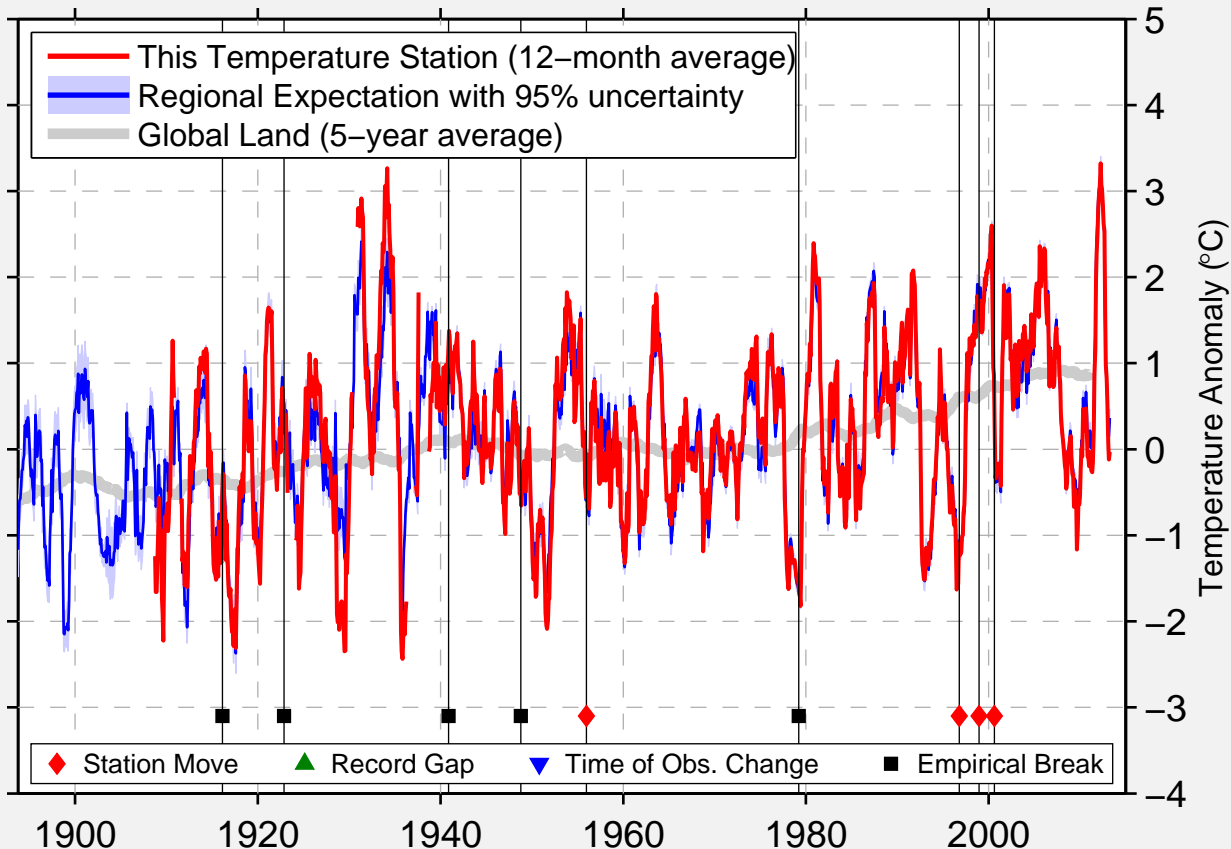

BUTTE

42.913 N, 98.851 W (United States)

Data Quality Controlled and Aligned at Breakpoints

Berkeley Earth