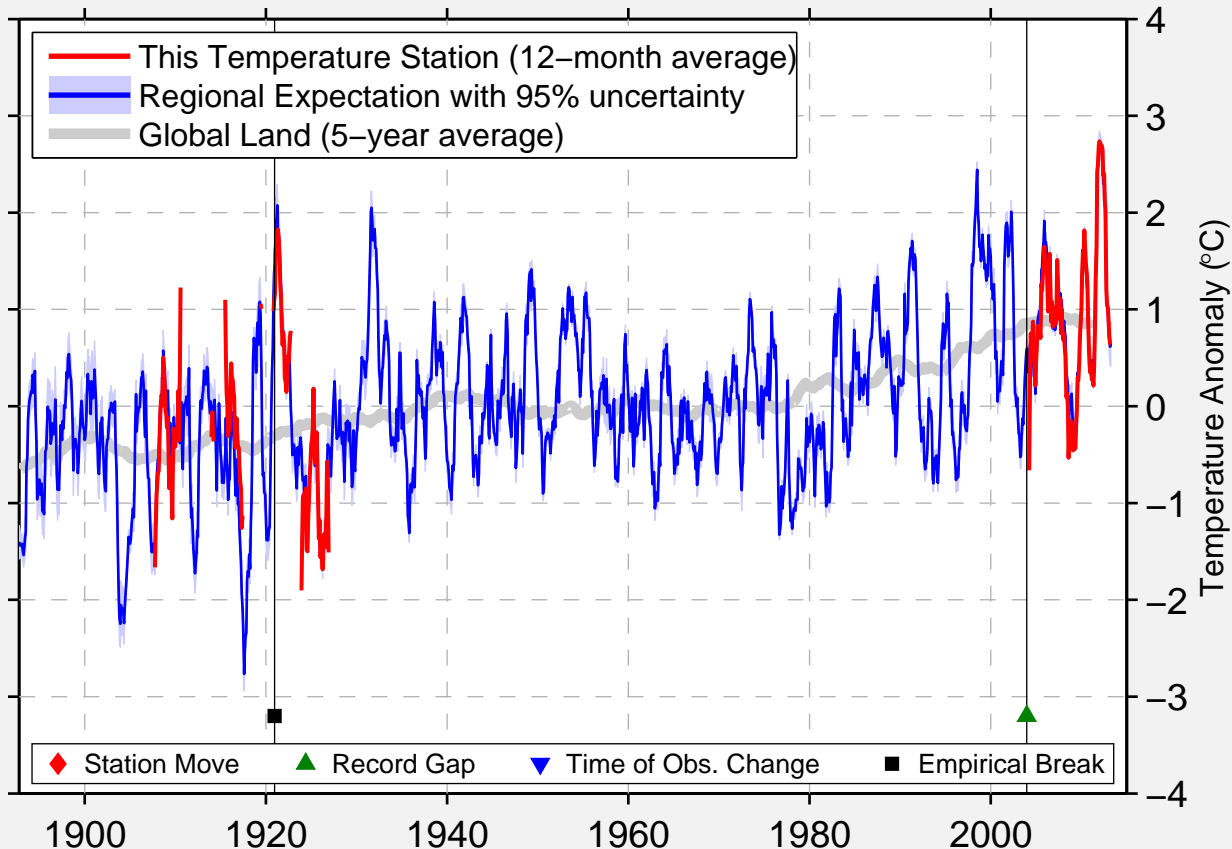

DURAND WWTP

42.905 N, 83.970 W (United States)

Data Quality Controlled and Aligned at Breakpoints

Berkeley Earth