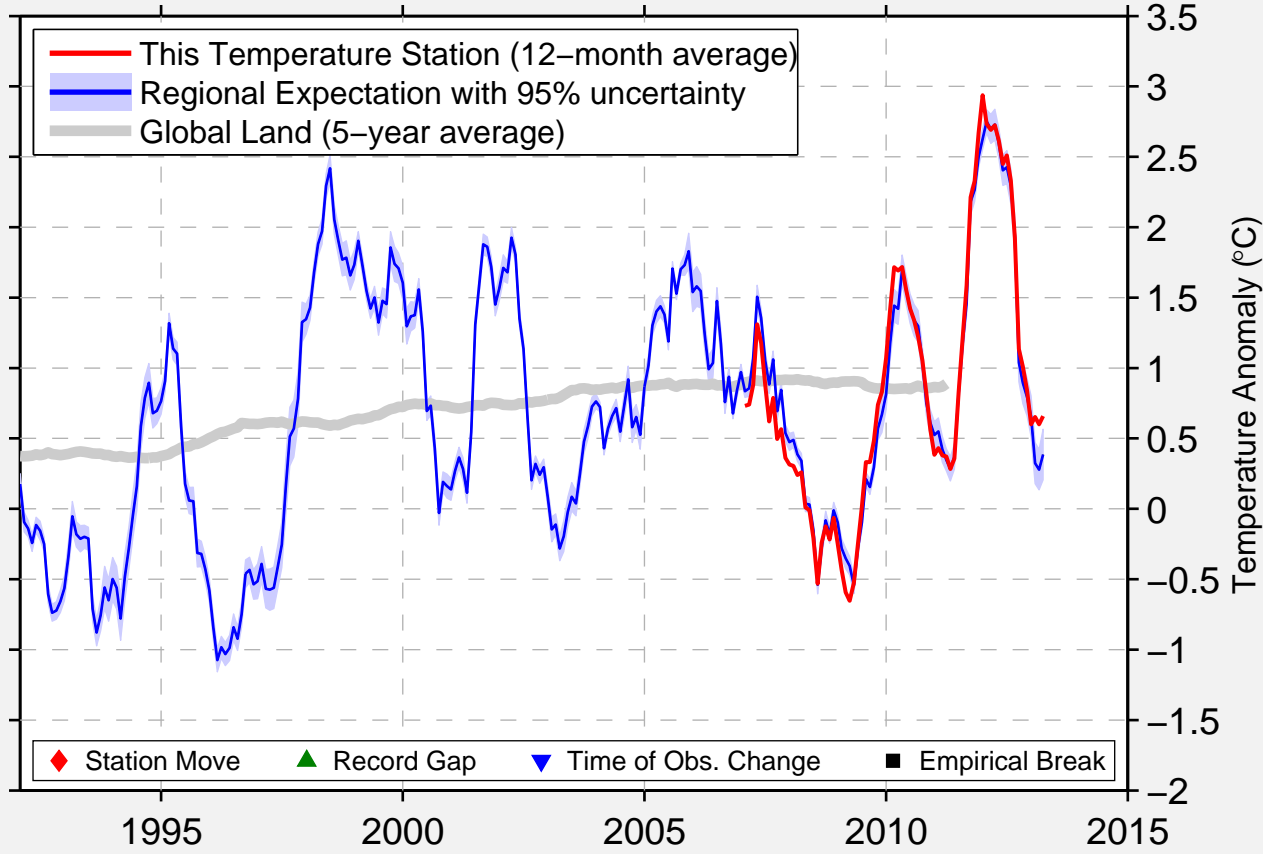

SOUTH MILWAUKEE WWTP

42.901 N, 87.849 W (United States)

Data Quality Controlled and Aligned at Breakpoints

Berkeley Earth