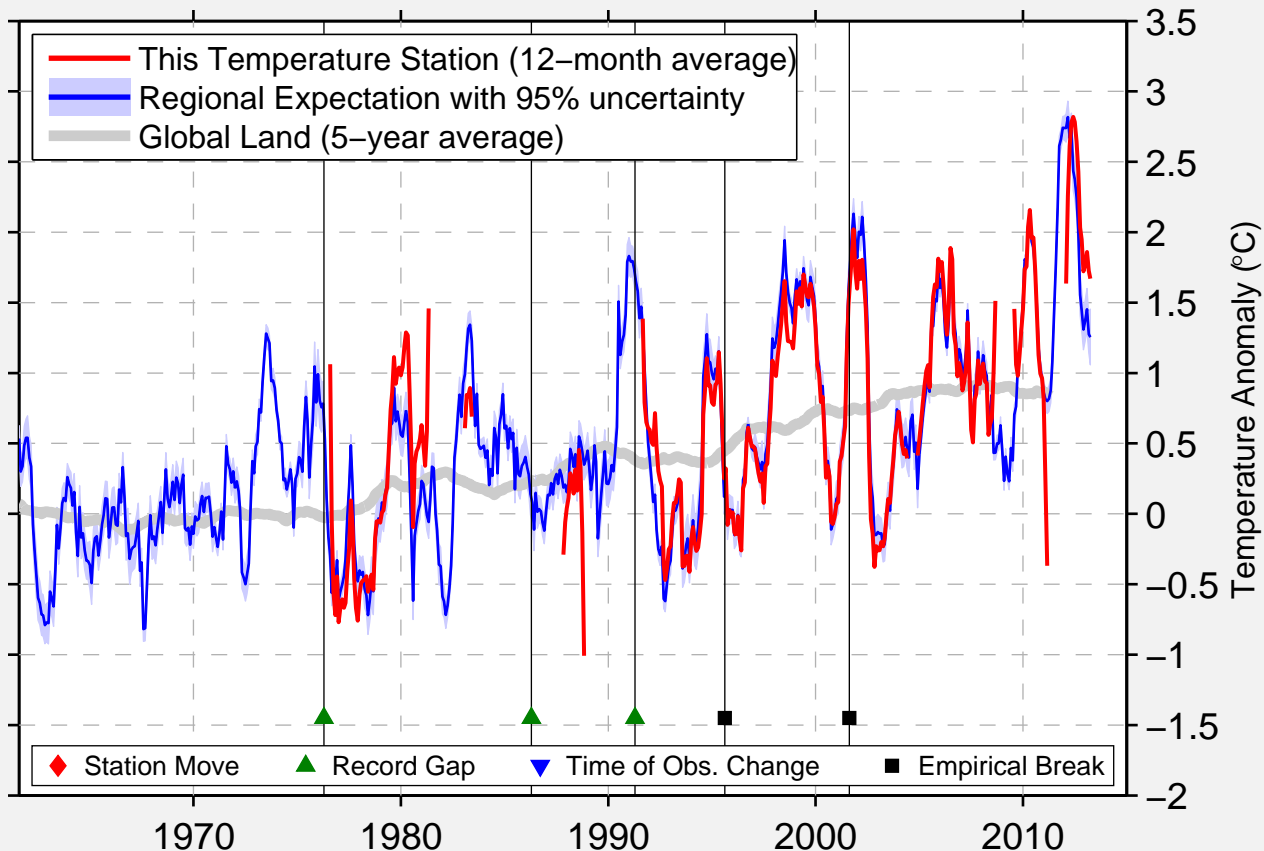

DILLANT HOPKINS

42.900 N, 72.267 W (United States)

Data Quality Controlled and Aligned at Breakpoints

Berkeley Earth