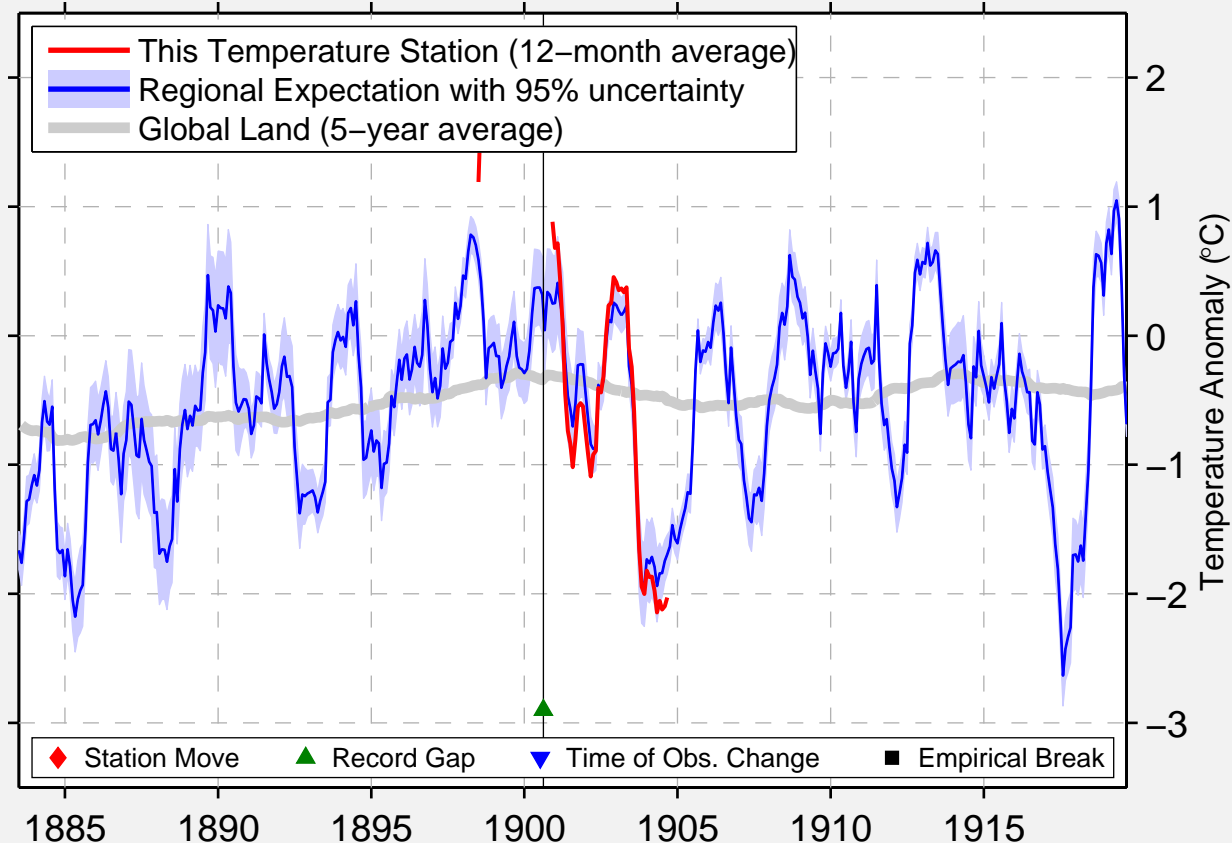

# ALDEN

42.900 N, 78.500 W (United States)

Data Quality Controlled and Aligned at Breakpoints

Berkeley Earth