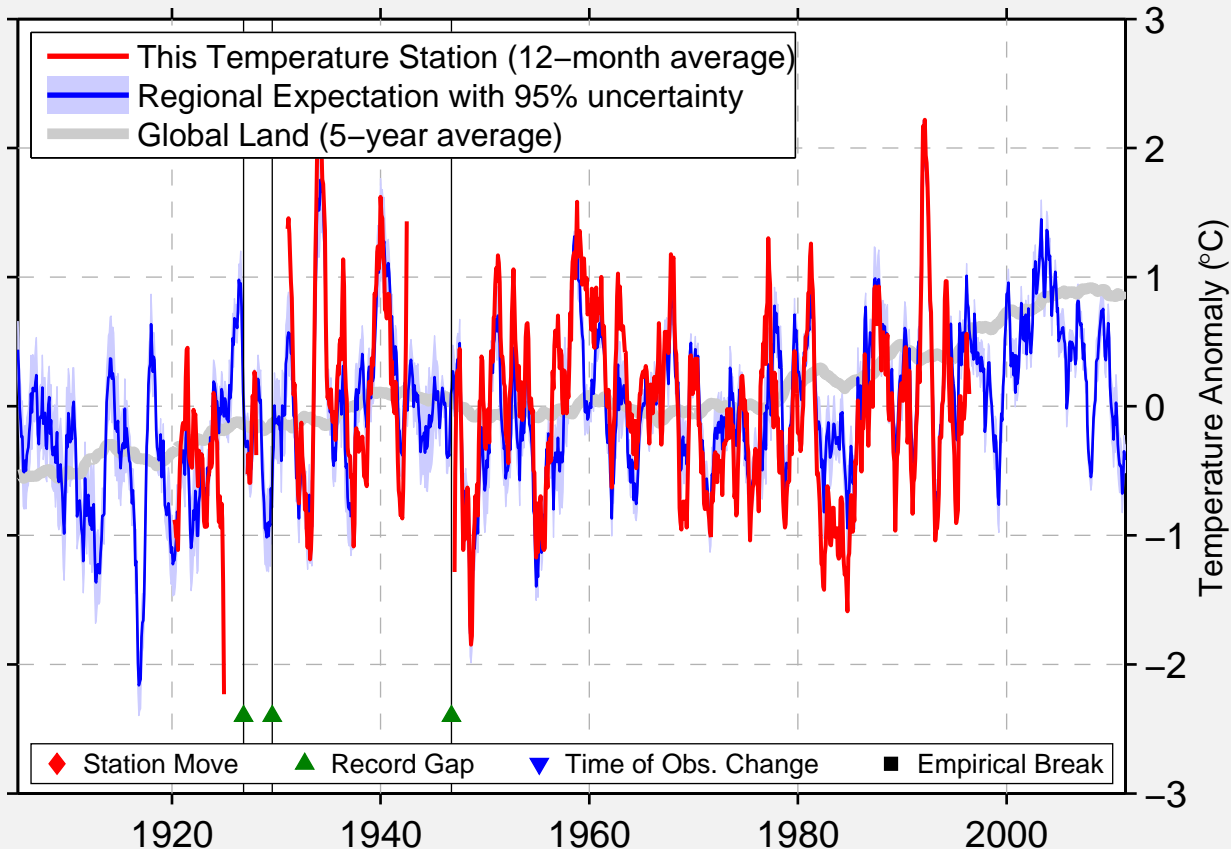

CRATER-LAKE-NPS-HQ

42.900 N, 122.100 W (United States)

Data Quality Controlled and Aligned at Breakpoints

Berkeley Earth