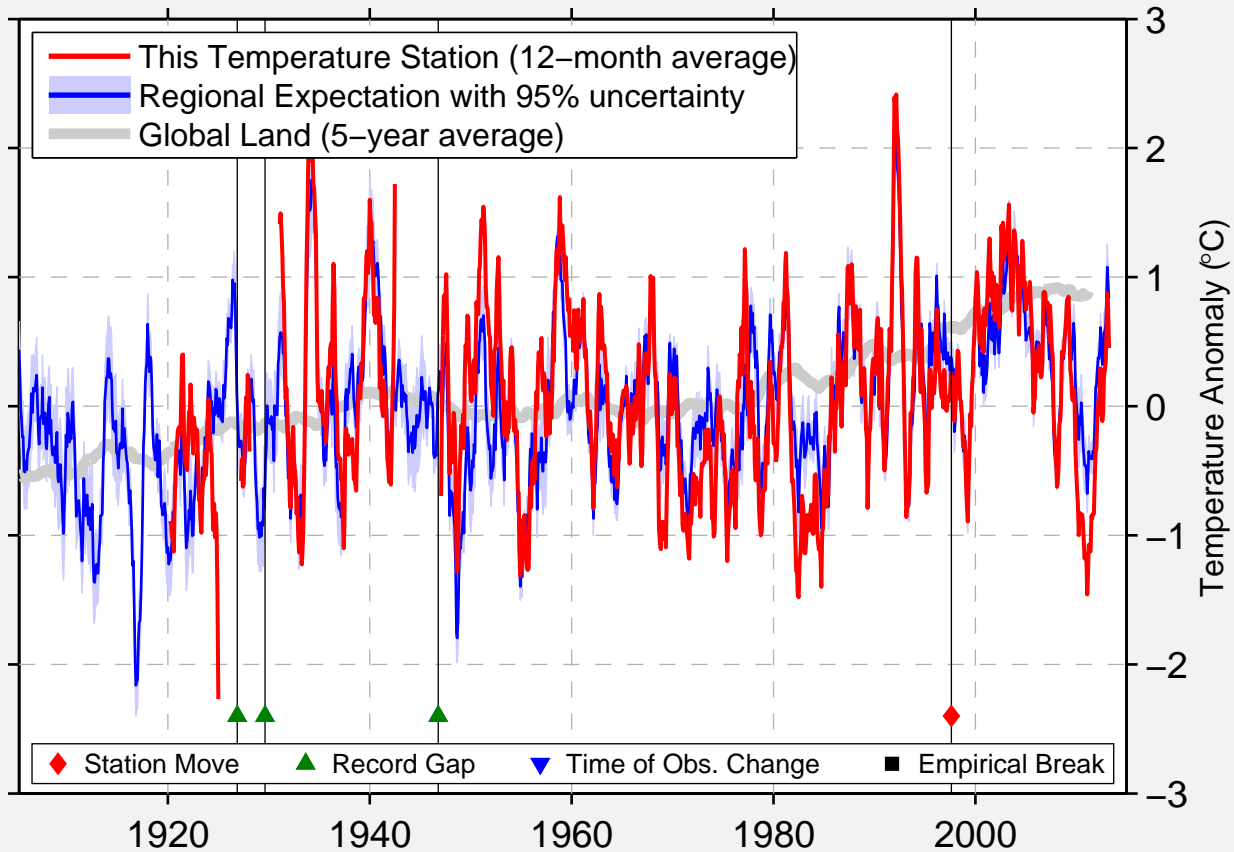

# CRATER LAKE NATL PARK HQ

42.897 N, 122.133 W (United States)

Data Quality Controlled and Aligned at Breakpoints

Berkeley Earth