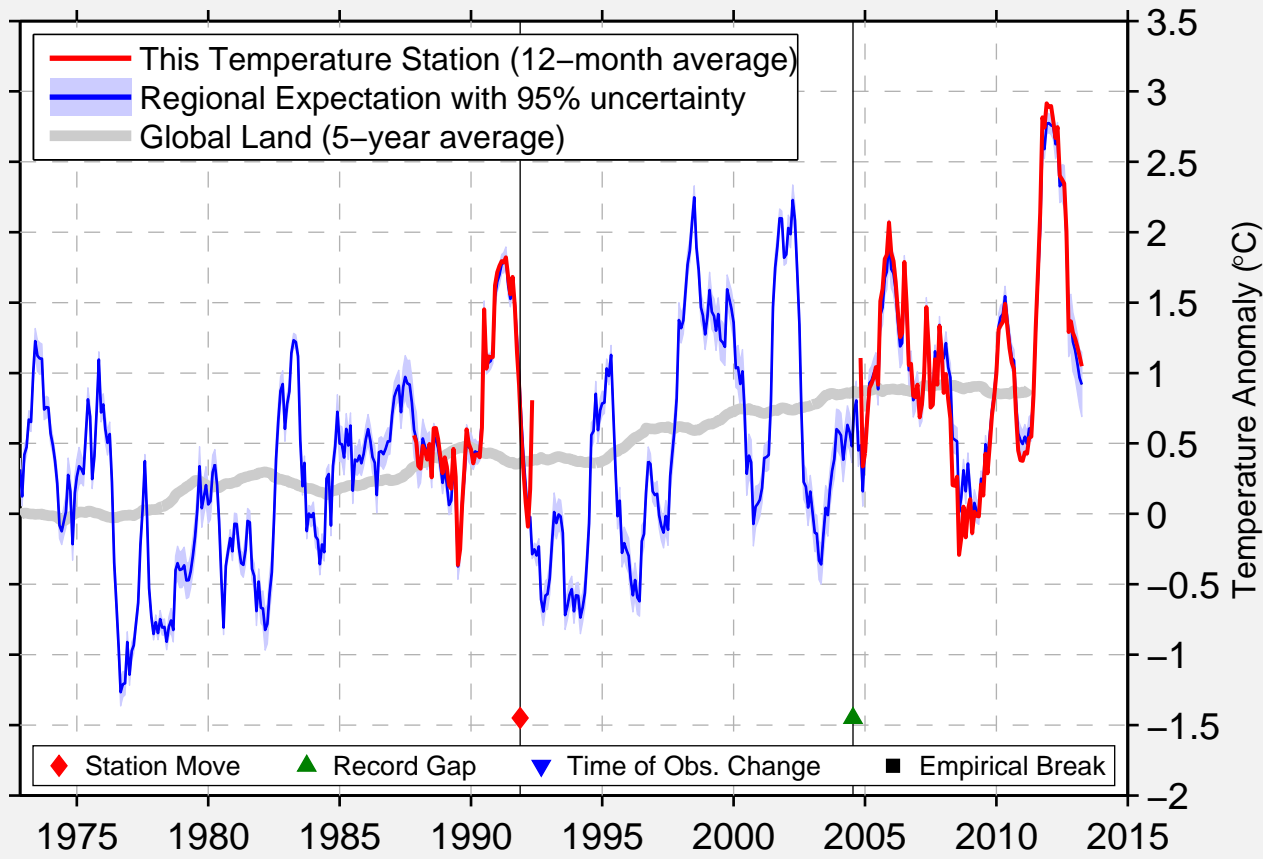

PAVILION 3 NE

42.894 N, 78.003 W (United States)

Data Quality Controlled and Aligned at Breakpoints

Berkeley Earth